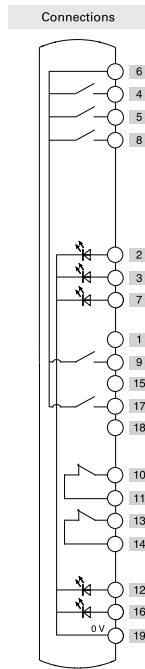

Illuminated button spring-return

Illuminated button spring-return

Non-illuminated button spring-return

Illuminated button spring-return

Illuminated button spring-return

Emergency push button

	Contacts	Diagram
Device 1	1NO	
Device 2	1NO	
Device 3	1NO	
Device 4	1NO	
Device 5	1NO	
Device 6	2NC	

Connector

M23 with 19 pole at the bottom