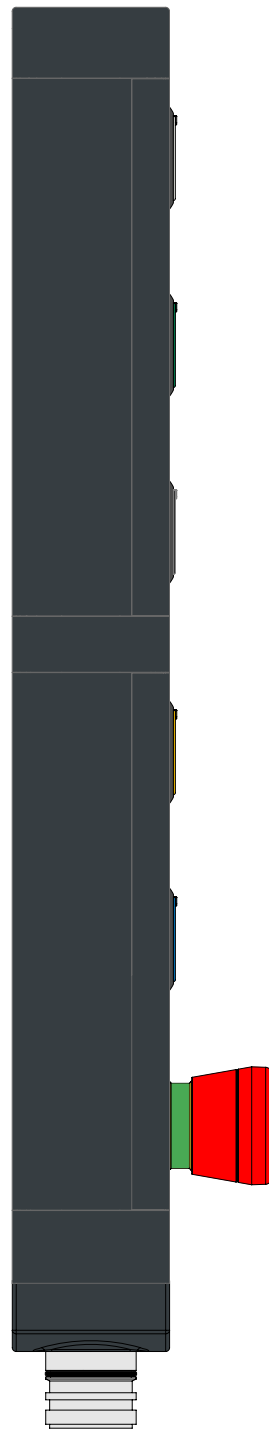

Illuminated button spring-return

Illuminated button spring-return

Non-illuminated button spring-return

Illuminated button spring-return

Illuminated button spring-return

Emergency push button

	Contacts	Diagram
Device 1	1NO	
Device 2	1NO	
Device 3	1NO	
Device 4	1NO	
Device 5	1NO	
Device 6	2NC	

Connector

M23 with 19 pole at the bottom