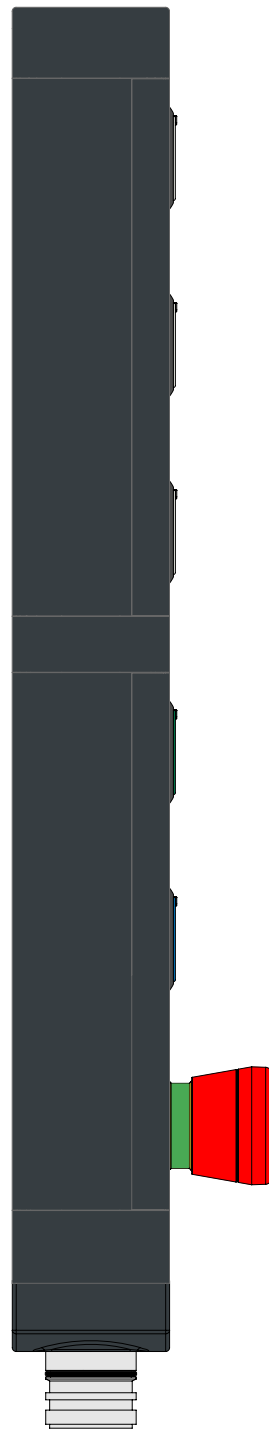

Illuminated button spring-return

Illuminated button spring-return

Illuminated button spring-return

Illuminated button spring-return

Illuminated button spring-return

Emergency push button

	Contacts	Diagram
Device 1	1NO	
Device 2	1NO	
Device 3	1NO	
Device 4	1NO	
Device 5	1NO	
Device 6	2NC	

Connections

Connector

M23 with 19 pole at the bottom