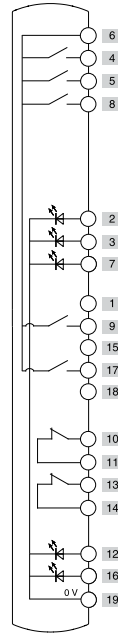

Illuminated button spring-return

Illuminated button spring-return

Illuminated button spring-return

Illuminated button spring-return

Illuminated button spring-return

Emergency push button

	Contacts	Diagram
Device 1	1NO	
Device 2	1NO	
Device 3	1NO	
Device 4	1NO	
Device 5	1NO	
Device 6	2NC	

Connections

Connector

M23 with 19 pole at the bottom