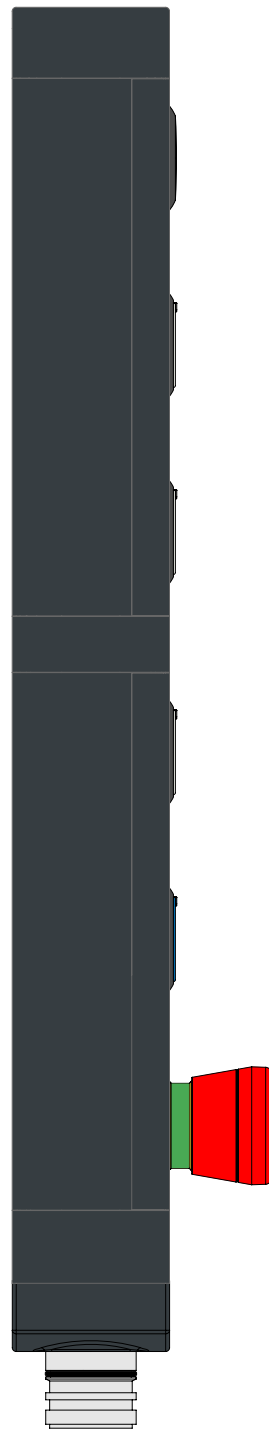

Closing cap

Illuminated button
spring-return

Illuminated button
spring-return

Illuminated button
spring-return

Illuminated button
spring-return

Emergency push button

	Contacts	Diagram
Device 1	1NO	6 — 4 2 — 19 LED
Device 2	1NO	6 — 5 3 — 19 LED
Device 3	1NO	6 — 8 7 — 19 LED
Device 4	1NO	6 — 9 12 — 19 LED
Device 5	1NO	6 — 17 16 — 19 LED
Device 6	2NC	10 — 11 13 — 14

Connections

Connector

M23 with 19 pole
at the bottom