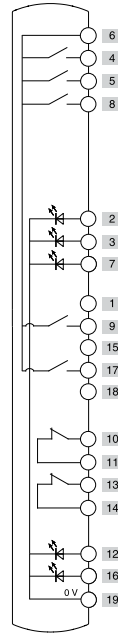

Closing cap

Illuminated button
spring-return

Illuminated button
spring-return

Illuminated button
spring-return

Illuminated button
spring-return

Emergency push button

	Contacts	Diagram
Device 1	1NO	6 — 4 2 — 19 LED
Device 2	1NO	6 — 5 3 — 19 LED
Device 3	1NO	6 — 8 7 — 19 LED
Device 4	1NO	6 — 9 12 — 19 LED
Device 5	1NO	6 — 17 16 — 19 LED
Device 6	2NC	10 — 11 13 — 14

Connections

Connector

M23 with 19 pole
at the bottom