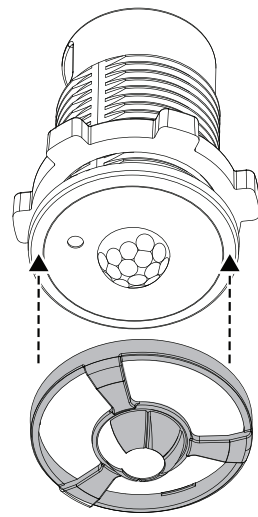

1 SylSmart SSA Sensor Shield

2

3

4

- IOS 12+
- <5m
-
- sylvania-lighting.com/connected