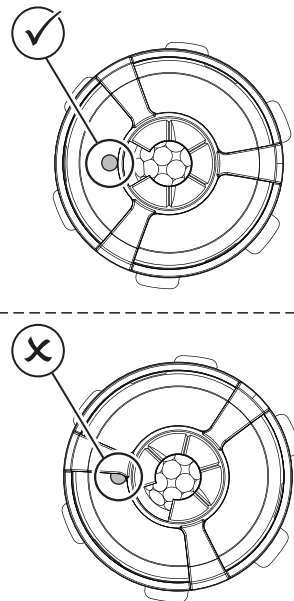

1 SylSmart SSA Sensor Shield

2

3

4

- IOS 12+
- <5m
-
- sylvania-lighting.com/connected