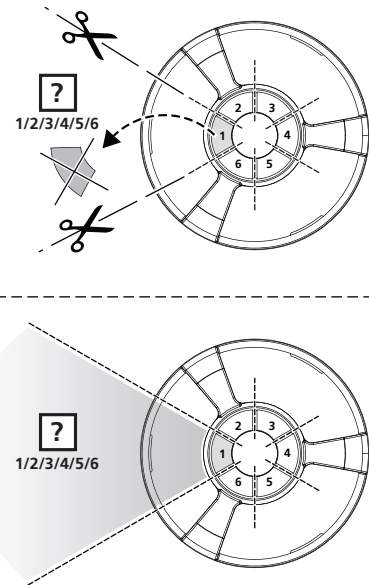

1 SylSmart SSA Sensor Shield

2

3

4

- IOS 12+
- <5m
-
- sylvania-lighting.com/connected