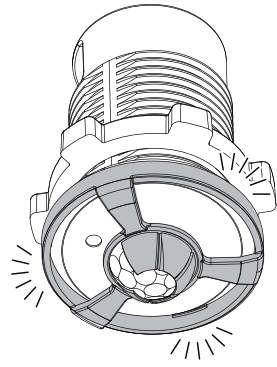

1 SylSmart SSA Sensor Shield

2

3

4

- IOS 12+
- <5m
-
- sylvania-lighting.com/connected