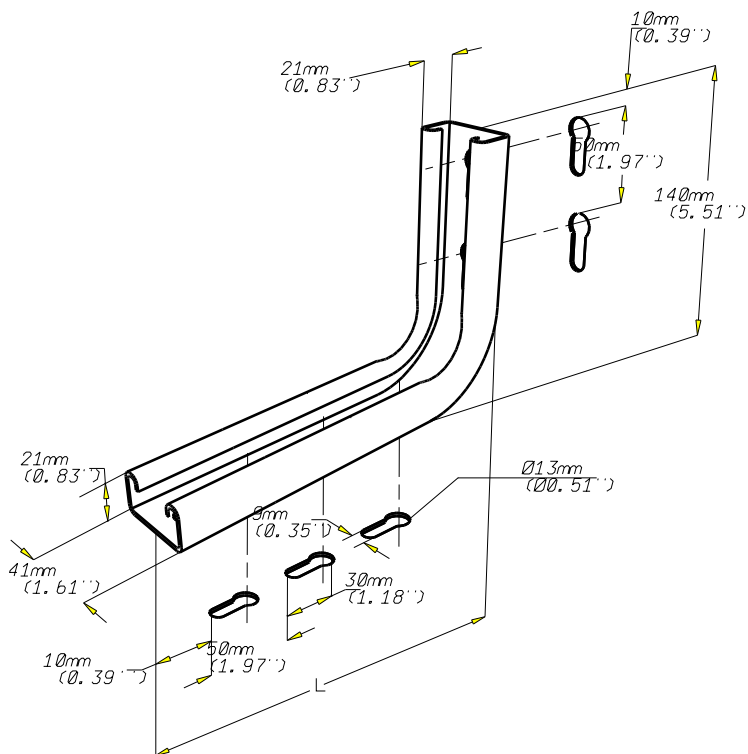

CONSOLE CINTREE CC21S
CC21S BENDED BRACKET

GS
PG

 **legrand**® | CABLE
MANAGEMENT

FT0435-0 03 16

REF	CODE	POIDS (kg)	WEIGHT (lb)	L (mm)	L (Inch)	EP. (mm)	TH. (Inch)
CC21S 150	557 860	0.345	0.760	150	5.91	1.75	0.07
CC21S 200	557 870	0.411	0.910	200	7.88	1.75	0.07
CC21S 300	557 880	0.544	1.200	300	11.82	1.75	0.07
CC21S 400	557 890	0.800	1.760	400	15.76	2.50	0.10