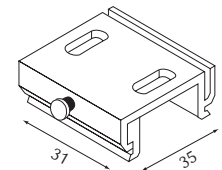

Befestigungsklammer | Clamp | Clip de montage

676013	silber | silver | argent