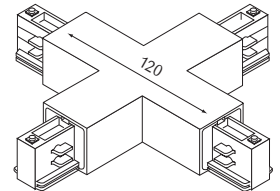

Kreuzverbinder | Cross connector | Raccord en croix

676022SI	silber | silver | argent
676022SW	schwarz | black | noir
676022WS	weiß | white | blanc