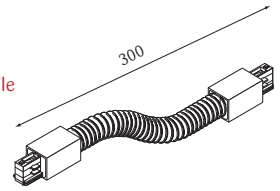

Flex-Verbinder | Flexible connector | Raccord flexible

676010SI	silber | silver | argent
676010SW	schwarz | black | noir
676010WS	weiß | white | blanc