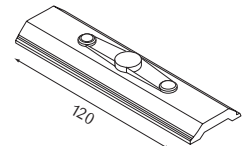

Stoßstellenverbinder | non-conductive line connector | Raccord en ligne non conducteur

676021SW	schwarz | black | noir
676021WS	weiß | white | blanc