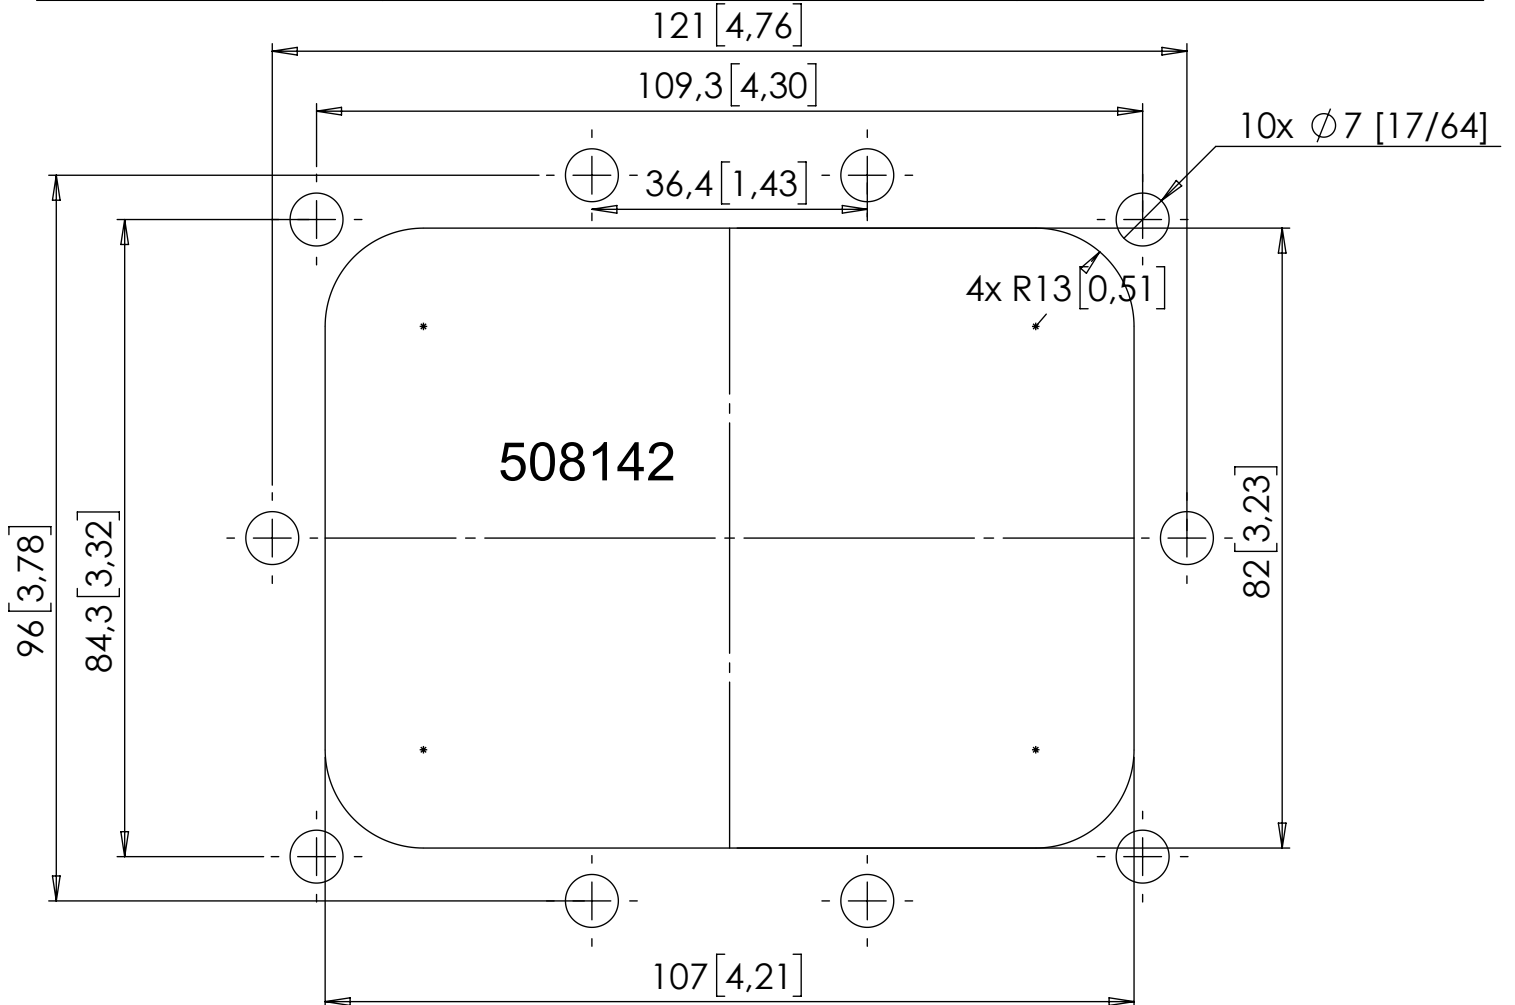

$x \leq 4\text{mm}$ [0.16 inch]

2

3.A 508140

3.C 508142

3.B 508141

3.D 508143

4

5

PN#	A mm [inch]	B mm [inch]	C mm [inch]
508140	126 [4.96]	102 [4.02]	175 [6.89]
508141	176 [6.93]	102 [4.02]	152 [5.98]
508142	126 [4.96]	157 [6.18]	175 [6.89]
508143	176 [6.93]	157 [6.18]	152 [5.98]

Ref. 3 - 4

6

PN#	#
508140	8
508141	10
508142	10
508143	12

$T_q = 2,5 \text{ N.m [1.8 lb.ft]}$

7

① ② ③ ④ ⑤ ⑥ ⑦ ⑧ ⑨ ⑩

Min. 60

Max. +40%

IP55 → 24h

Only for 508142 & 508143

INSTRUCTION SHEET

TEMPLATE 1:1 SCALE FOR CUTTING SHEET METAL, DIMENSION ARE IN mm [inch]

INSTRUCTION SHEET

WARNING:

1. nVent products shall be installed and used only as indicated in nVent product instruction sheets and training materials. Instruction sheets are available at www.nVent.com and from your nVent customer service representative.
2. nVent products must never be used for a purpose other than the purpose for which they were designed or in a manner that exceeds specified load ratings.
3. All instructions must be completely followed to ensure proper and safe installation and performance.
4. Improper installation, misuse, misapplication or other failure to completely follow nVent's instructions and warnings may cause product malfunction, property damage, serious bodily injury and/or death, and void your warranty.