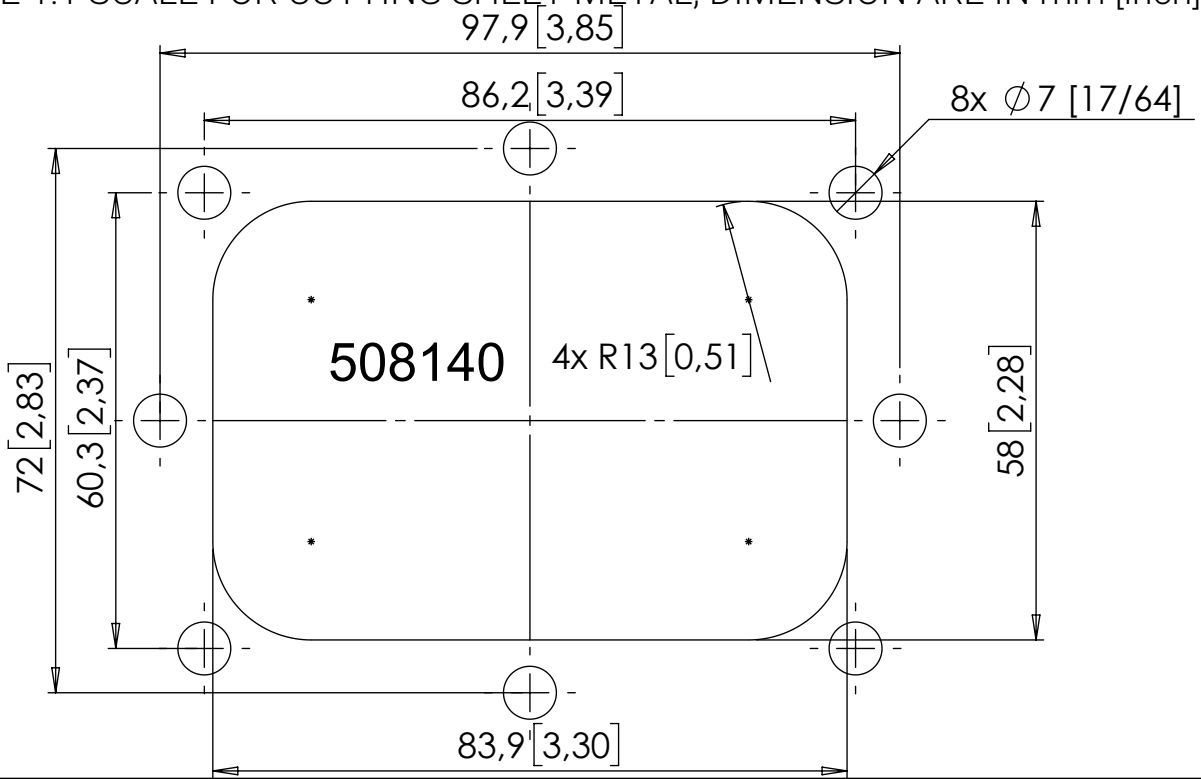

$x \leq 4\text{mm}$ [0.16 inch]

2

3.A 508140

3.C 508142

3.B 508141

3.D 508143

4

5

PN#	A mm [inch]	B mm [inch]	C mm [inch]
508140	126 [4.96]	102 [4.02]	175 [6.89]
508141	176 [6.93]	102 [4.02]	152 [5.98]
508142	126 [4.96]	157 [6.18]	175 [6.89]
508143	176 [6.93]	157 [6.18]	152 [5.98]

Ref. 3 - 4

6

PN#	#
508140	8
508141	10
508142	10
508143	12

$T_q = 2,5 \text{ N.m [1.8 lb.ft]}$

7

① ② ③ ④ ⑤ ⑥ ⑦ ⑧ ⑨ ⑩

Min. 60

Max. +40%

IP55 → 24h

Only for 508142 & 508143

INSTRUCTION SHEET

TEMPLATE 1:1 SCALE FOR CUTTING SHEET METAL, DIMENSION ARE IN mm [inch]

INSTRUCTION SHEET

WARNING:

1. nVent products shall be installed and used only as indicated in nVent product instruction sheets and training materials. Instruction sheets are available at www.nVent.com and from your nVent customer service representative.
2. nVent products must never be used for a purpose other than the purpose for which they were designed or in a manner that exceeds specified load ratings.
3. All instructions must be completely followed to ensure proper and safe installation and performance.
4. Improper installation, misuse, misapplication or other failure to completely follow nVent's instructions and warnings may cause product malfunction, property damage, serious bodily injury and/or death, and void your warranty.