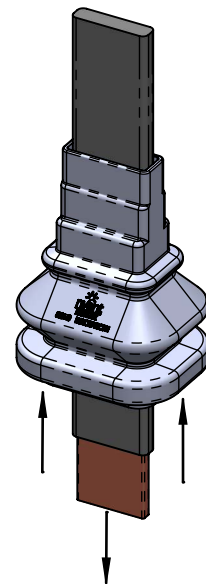

nVent ERIFLEX FLEXBUS IP55 CONDUCTOR ENTRY

Instruction Sheet

INSTRUCTION SHEET

nVent ERIFLEX FLEXBUS IP55 CONDUCTOR ENTRY
 IP55 RATED CONDUCTOR FOR PN 508140, 508141, 508142 and 508143

ONLY IP55 rating :

Ref. 3 - 4

$x \leq 4\text{mm}$ [0.16 inch]

2

3.A 508140

3.C 508142

3.B 508141

3.D 508143

4

5

PN#	A mm [inch]	B mm [inch]	C mm [inch]
508140	126 [4.96]	102 [4.02]	175 [6.89]
508141	176 [6.93]	102 [4.02]	152 [5.98]
508142	126 [4.96]	157 [6.18]	175 [6.89]
508143	176 [6.93]	157 [6.18]	152 [5.98]

Ref. 3 - 4