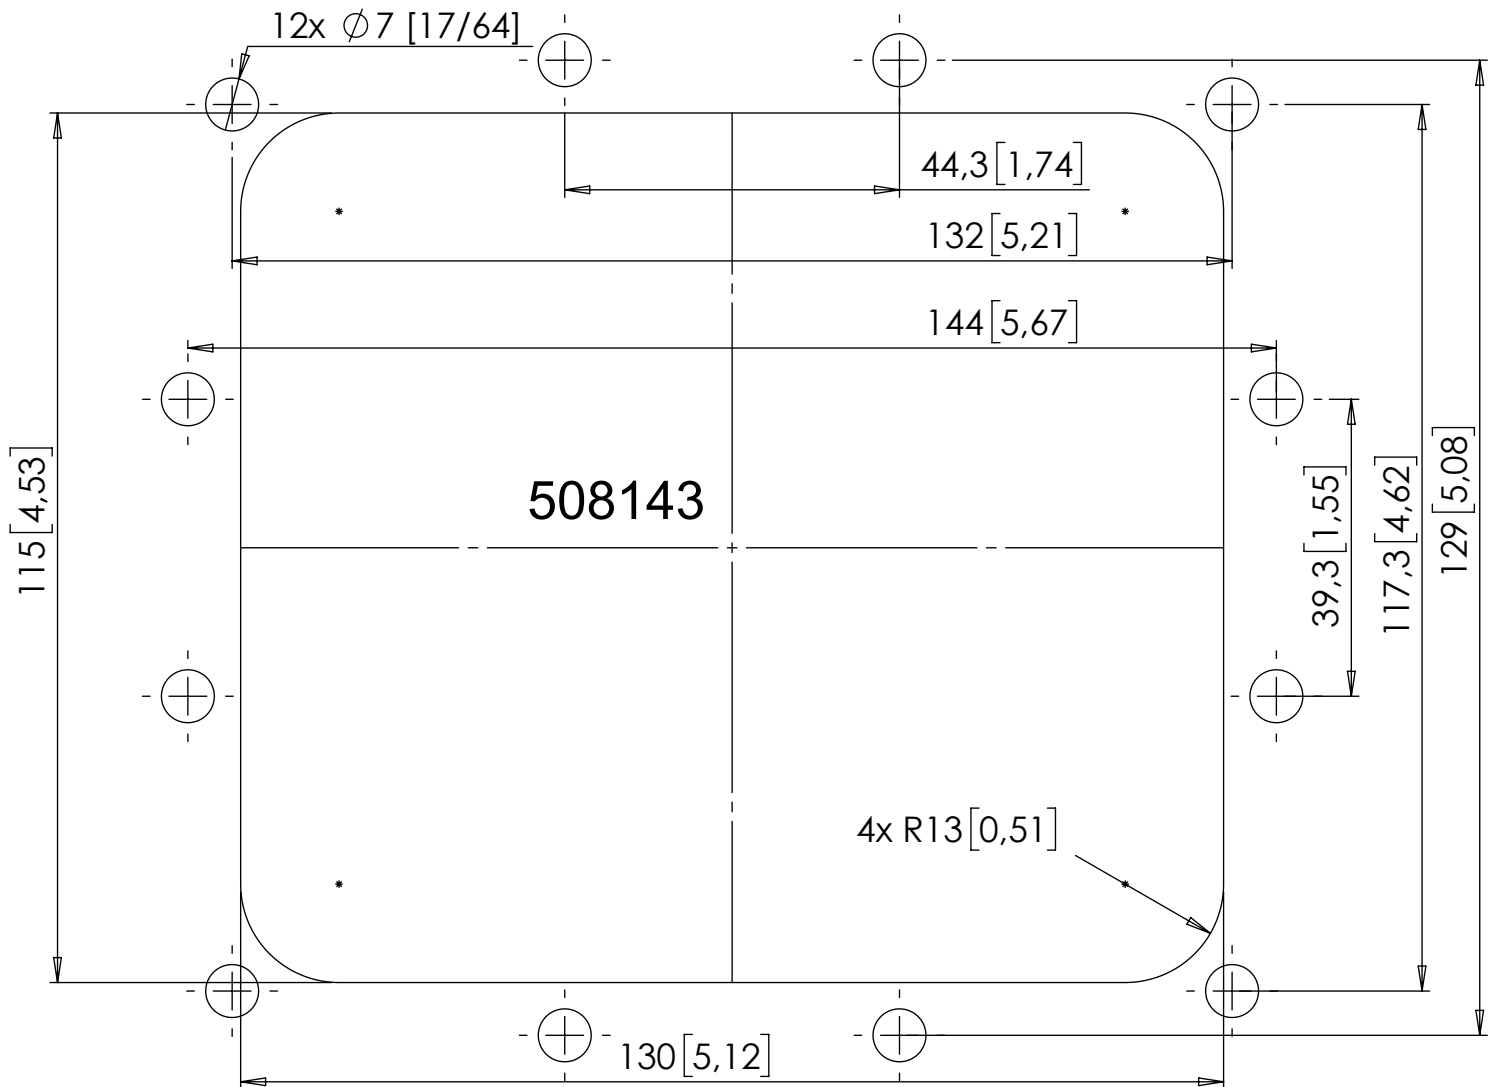

$x \leq 4\text{mm}$ [0.16 inch]

2

3.A 508140

3.C 508142

3.B 508141

3.D 508143

4

5

PN#	A mm [inch]	B mm [inch]	C mm [inch]
508140	126 [4.96]	102 [4.02]	175 [6.89]
508141	176 [6.93]	102 [4.02]	152 [5.98]
508142	126 [4.96]	157 [6.18]	175 [6.89]
508143	176 [6.93]	157 [6.18]	152 [5.98]

Ref. 3 - 4

6

PN#	#
508140	8
508141	10
508142	10
508143	12

$T_q = 2,5 \text{ N.m [1.8 lb.ft]}$

7

① ② ③ ④ ⑤ ⑥ ⑦ ⑧ ⑨ ⑩

Min. 60

Max. +40%

IP55 → 24h

Only for 508142 & 508143

INSTRUCTION SHEET

TEMPLATE 1:1 SCALE FOR CUTTING SHEET METAL, DIMENSION ARE IN mm [inch]

INSTRUCTION SHEET

WARNING:

1. nVent products shall be installed and used only as indicated in nVent product instruction sheets and training materials. Instruction sheets are available at www.nVent.com and from your nVent customer service representative.
2. nVent products must never be used for a purpose other than the purpose for which they were designed or in a manner that exceeds specified load ratings.
3. All instructions must be completely followed to ensure proper and safe installation and performance.
4. Improper installation, misuse, misapplication or other failure to completely follow nVent's instructions and warnings may cause product malfunction, property damage, serious bodily injury and/or death, and void your warranty.