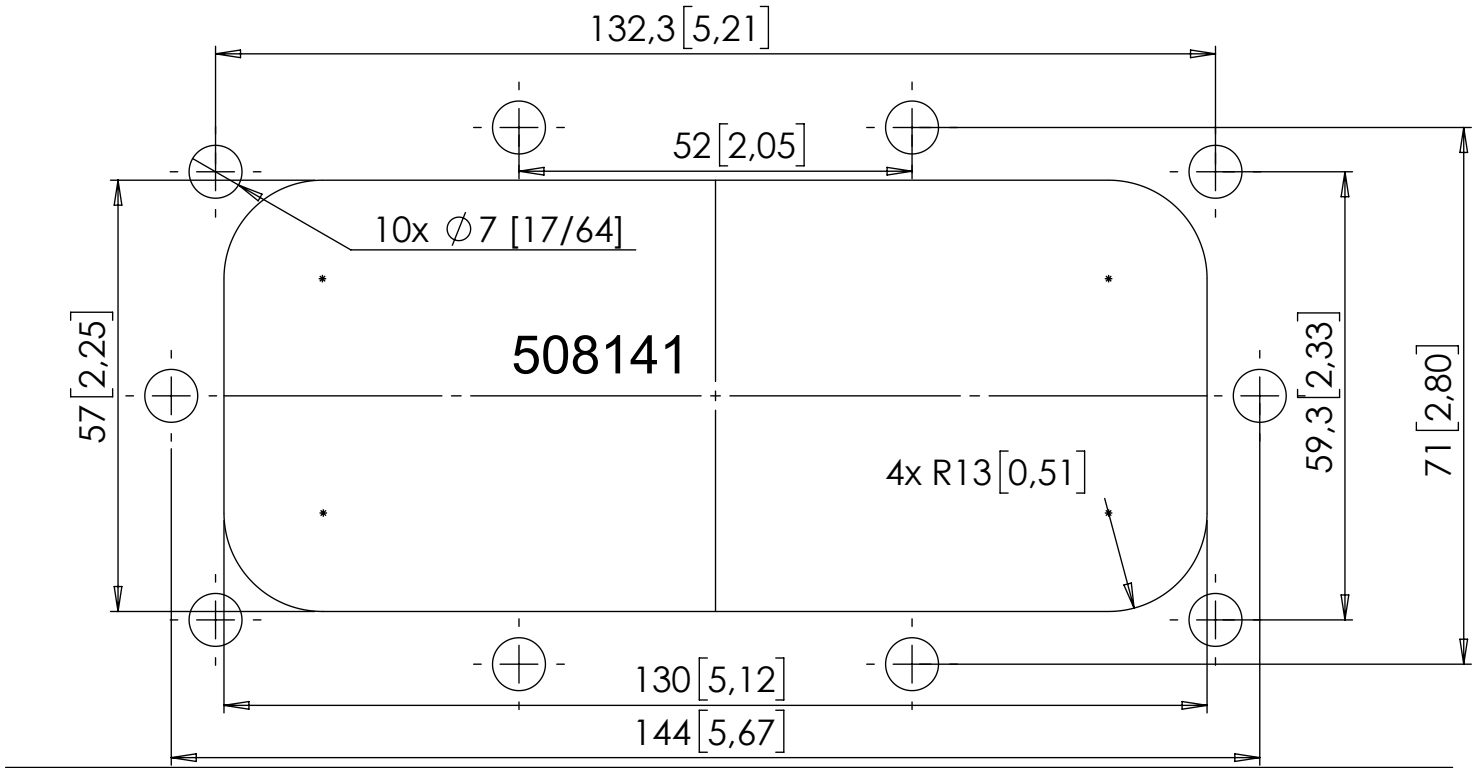

$x \leq 4\text{mm}$ [0.16 inch]

2

3.A 508140

3.C 508142

3.B 508141

3.D 508143

4

5

PN#	A mm [inch]	B mm [inch]	C mm [inch]
508140	126 [4.96]	102 [4.02]	175 [6.89]
508141	176 [6.93]	102 [4.02]	152 [5.98]
508142	126 [4.96]	157 [6.18]	175 [6.89]
508143	176 [6.93]	157 [6.18]	152 [5.98]

Ref. 3 - 4

6

PN#	#
508140	8
508141	10
508142	10
508143	12

$T_q = 2,5 \text{ N.m [1.8 lb.ft]}$

7

① ② ③ ④ ⑤ ⑥ ⑦ ⑧ ⑨ ⑩

Min. 60

Max. +40%

IP55 → 24h

Only for 508142 & 508143

INSTRUCTION SHEET

TEMPLATE 1:1 SCALE FOR CUTTING SHEET METAL, DIMENSION ARE IN mm [inch]

INSTRUCTION SHEET

WARNING:

1. nVent products shall be installed and used only as indicated in nVent product instruction sheets and training materials. Instruction sheets are available at www.nVent.com and from your nVent customer service representative.
2. nVent products must never be used for a purpose other than the purpose for which they were designed or in a manner that exceeds specified load ratings.
3. All instructions must be completely followed to ensure proper and safe installation and performance.
4. Improper installation, misuse, misapplication or other failure to completely follow nVent's instructions and warnings may cause product malfunction, property damage, serious bodily injury and/or death, and void your warranty.