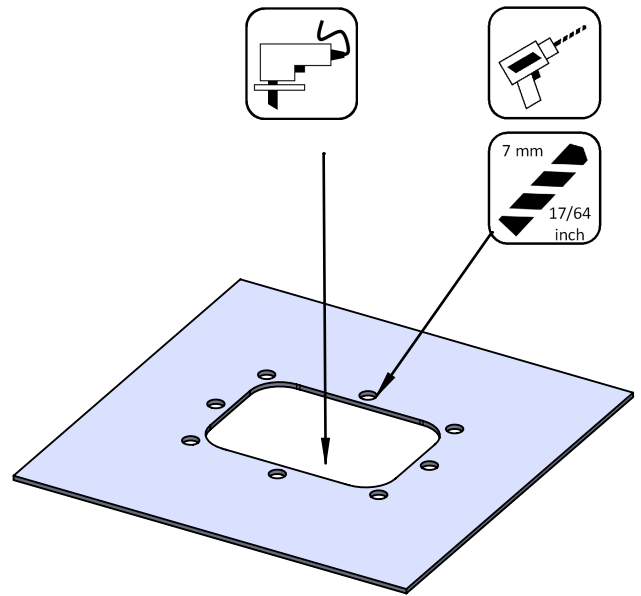

nVent ERIFLEX FLEXBUS IP55 CONDUCTOR ENTRY

Instruction Sheet

INSTRUCTION SHEET

nVent ERIFLEX FLEXBUS IP55 CONDUCTOR ENTRY
 IP55 RATED CONDUCTOR FOR PN 508140, 508141, 508142 and 508143

ONLY IP55 rating :

Ref. 3 - 4

$x \leq 4\text{mm}$ [0.16 inch]

2

3.A 508140

3.C 508142

3.B 508141

3.D 508143

4

5

PN#	A mm [inch]	B mm [inch]	C mm [inch]
508140	126 [4.96]	102 [4.02]	175 [6.89]
508141	176 [6.93]	102 [4.02]	152 [5.98]
508142	126 [4.96]	157 [6.18]	175 [6.89]
508143	176 [6.93]	157 [6.18]	152 [5.98]

Ref. 3 - 4