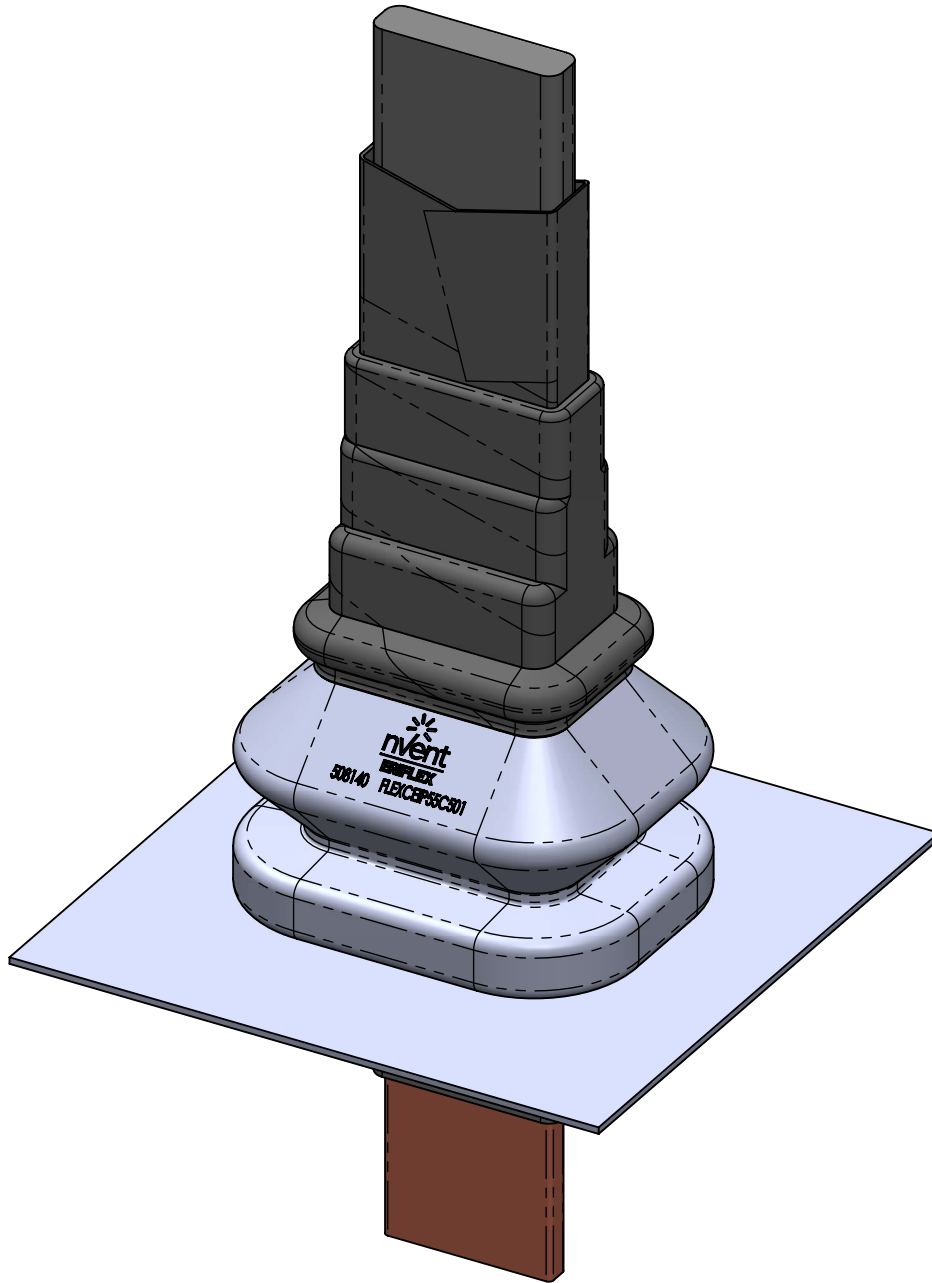

PN#	A mm [inch]	B mm [inch]	C mm [inch]
508140	126 [4.96]	102 [4.02]	175 [6.89]
508141	176 [6.93]	102 [4.02]	152 [5.98]
508142	126 [4.96]	157 [6.18]	175 [6.89]
508143	176 [6.93]	157 [6.18]	152 [5.98]

Ref. 3 - 4

Only for 508142 & 508143

INSTRUCTION SHEET

TEMPLATE 1:1 SCALE FOR CUTTING SHEET METAL, DIMENSION ARE IN mm [inch]

INSTRUCTION SHEET

WARNING:

1. nVent products shall be installed and used only as indicated in nVent product instruction sheets and training materials. Instruction sheets are available at www.nVent.com and from your nVent customer service representative.
2. nVent products must never be used for a purpose other than the purpose for which they were designed or in a manner that exceeds specified load ratings.
3. All instructions must be completely followed to ensure proper and safe installation and performance.
4. Improper installation, misuse, misapplication or other failure to completely follow nVent's instructions and warnings may cause product malfunction, property damage, serious bodily injury and/or death, and void your warranty.