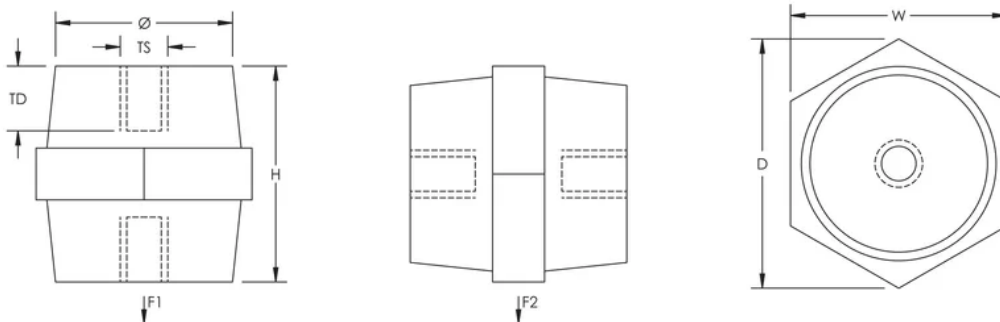

Dielectric Strength, IEC 61439,1: 3500 VAC à 1 min

Dielectric Strength, UL: 1500

Insulation Voltage: 1000;1500

Height (H): 20 mm

Hex Width (W): 17 mm

Depth (D): 20 mm

Thread Size (TS): M6

Thread Depth (TD): 6mm

Diameter (Ø): 15 mm

Static Load 1 (F1): 1500N

Static Load 2 (F2): 1000N

Unit Weight: 0,01 kg

ADDITIONAL PRODUCT DETAILS

Les distances d'amorçage et la distance minimale doivent être conformes à la norme d'application concernée.

DIAGRAMS

AVERTISSEMENT

Les produits nVent doivent être installés et utilisés conformément aux consignes figurant dans les fiches d'instructions et les documents de formation des produits nVent. Les fiches d'instructions sont disponibles à l'adresse suivante : www.nvent.com et auprès de votre représentant du service client nVent. Une mauvaise installation, une utilisation incorrecte, une application erronée ou toute autre forme de non-respect scrupuleux des instructions et avertissements de nVent peuvent entraîner un dysfonctionnement du produit, des dommages matériels, des lésions corporelles graves et le décès et/ou annuler votre garantie.