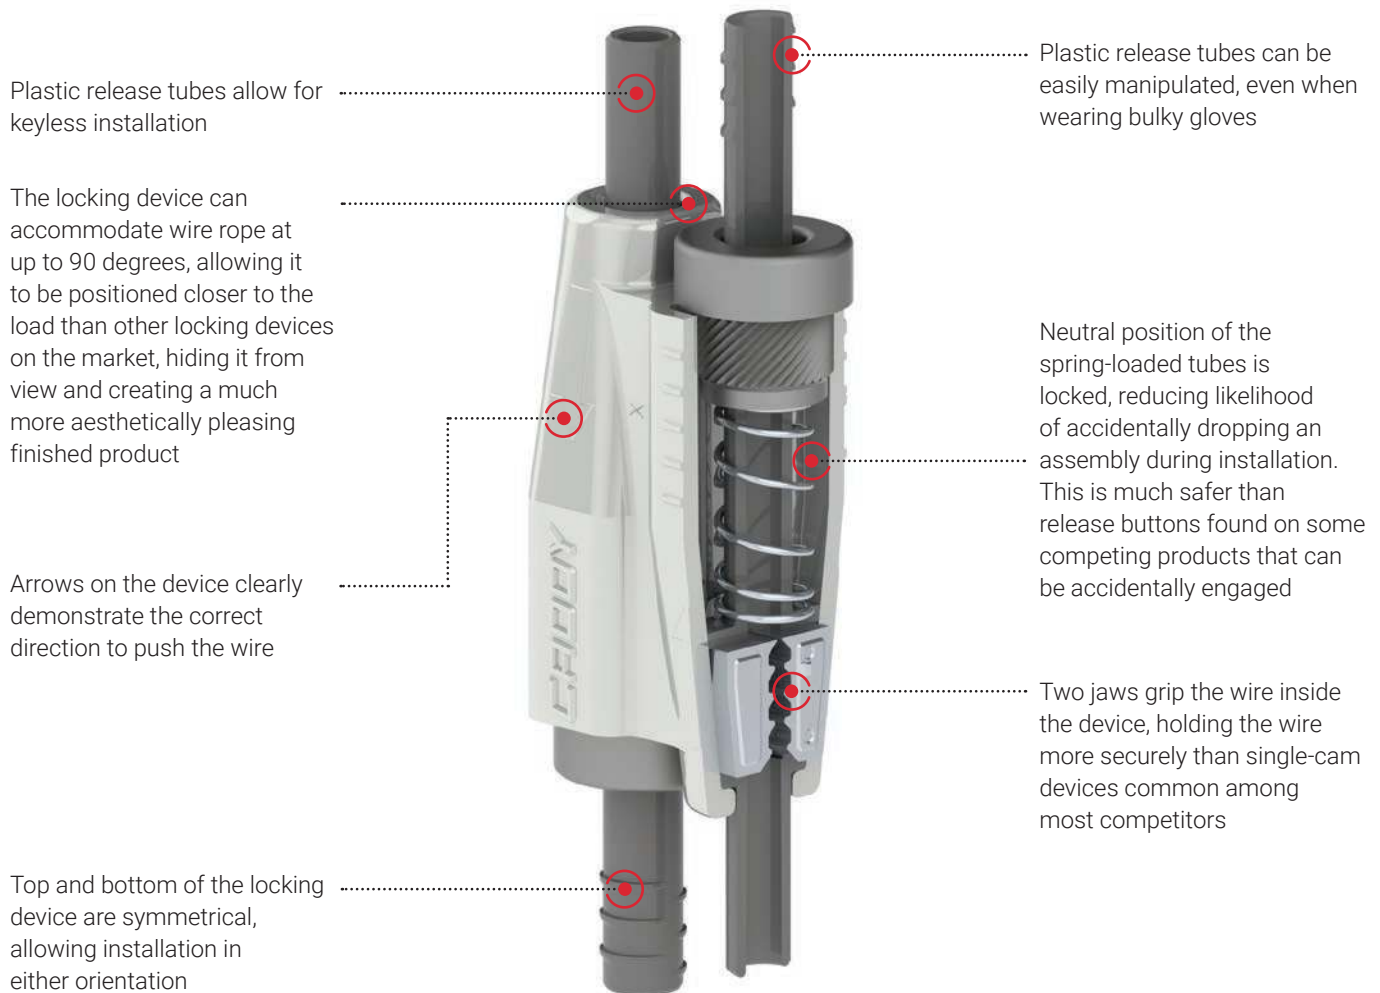

nVent CADDY Speed Link

Locking Device Features

Our powerful portfolio of brands:

CADDY ERICO HOFFMAN ILSCO SCHROFF TRACHTE