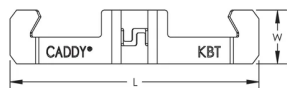

DIAGRAMS

AVERTISSEMENT

Les produits nVent doivent être installés et utilisés conformément aux consignes figurant dans les fiches d'instructions et les documents de formation des produits nVent. Les fiches d'instructions sont disponibles à l'adresse suivante: www.nvent.com et auprès de votre représentant du service client nVent. Une mauvaise installation, une utilisation incorrecte, une application erronée ou toute autre forme de non-respect scrupuleux des instructions et avertissements de nVent peuvent entraîner un dysfonctionnement du produit, des dommages matériels, des lésions corporelles graves et le décès et/ou annuler votre garantie.

Amérique du Nord

+1.800.753.9221

Option 1 – Customer Care

Option 2 – Technical Support

Europe

Netherlands:

+31 800-0200135

France:

+33 800 901 793

Europe

Germany:

800 1890272

Other Countries:

+31 13 5835404