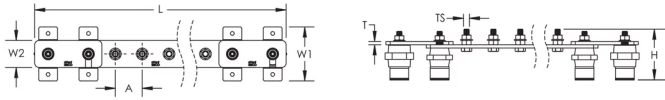

Unit Weight: 8,06-kg

ADDITIONAL PRODUCT DETAILS

Tinned finish is 8 microns according to ASTM B545 Service Class "C" for corrosive environments.

DIAGRAMS

AVERTISSEMENT

Les produits nVent doivent être installés et utilisés conformément aux consignes figurant dans les fiches d'instructions et les documents de formation des produits nVent. Les fiches d'instructions sont disponibles à l'adresse suivante: www.nvent.com et auprès de votre représentant du service client nVent. Une mauvaise installation, une utilisation incorrecte, une application erronée ou toute autre forme de non-respect scrupuleux des instructions et avertissements de nVent peuvent entraîner un dysfonctionnement du produit, des dommages matériels, des lésions corporelles graves et le décès et/ou annuler votre garantie.

Amérique du Nord

+1.800.753.9221

Option 1 – Customer Care

Option 2 – Technical Support

Europe

Netherlands:

+31 800-0200135

France:

+33 800 901 793

Europe

Germany:

800 1890272

Other Countries:

+31 13 5835404