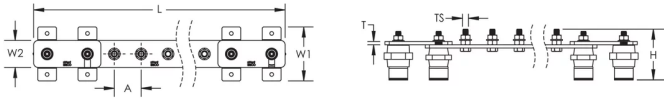

Unit Weight: 5,01-kg

ADDITIONAL PRODUCT DETAILS

Tinned finish is 8 microns according to ASTM B545 Service Class "C" for corrosive environments.

DIAGRAMS

AVERTISSEMENT

Les produits nVent doivent être installés et utilisés conformément aux consignes figurant dans les fiches d'instructions et les documents de formation des produits nVent. Les fiches d'instructions sont disponibles à l'adresse suivante: www.nvent.com et auprès de votre représentant du service client nVent. Une mauvaise installation, une utilisation incorrecte, une application erronée ou toute autre forme de non-respect scrupuleux des instructions et avertissements de nVent peuvent entraîner un dysfonctionnement du produit, des dommages matériels, des lésions corporelles graves et le décès et/ou annuler votre garantie.

Amérique du Nord

+1.800.753.9221

Option 1 – Customer Care

Option 2 – Technical Support

Europe

Netherlands:

+31 800-0200135

France:

+33 800 901 793

Europe

Germany:

800 1890272

Other Countries:

+31 13 5835404