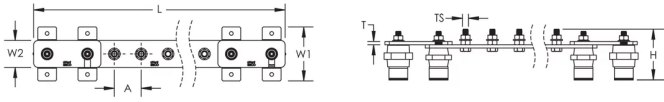

Unit Weight: 5,81-kg

ADDITIONAL PRODUCT DETAILS

Tinned finish is 8 microns according to ASTM B545 Service Class "C" for corrosive environments.

DIAGRAMS

AVERTISSEMENT

Les produits nVent doivent être installés et utilisés conformément aux consignes figurant dans les fiches d'instructions et les documents de formation des produits nVent. Les fiches d'instructions sont disponibles à l'adresse suivante: www.nvent.com et auprès de votre représentant du service client nVent. Une mauvaise installation, une utilisation incorrecte, une application erronée ou toute autre forme de non-respect scrupuleux des instructions et avertissements de nVent peuvent entraîner un dysfonctionnement du produit, des dommages matériels, des lésions corporelles graves et le décès et/ou annuler votre garantie.

Amérique du Nord

+1.800.753.9221

Option 1 – Customer Care

Option 2 – Technical Support

Europe

Netherlands:

+31 800-0200135

France:

+33 800 901 793

Europe

Germany:

800 1890272

Other Countries:

+31 13 5835404