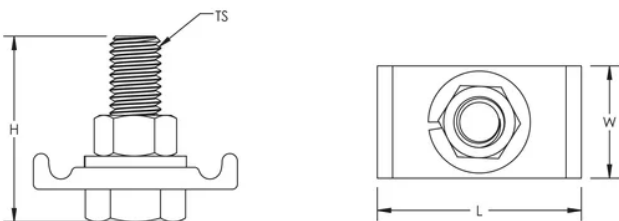

Material: Cuivre

Conductor Size: 8-mm solide

Thread Size: M10

Height: 36-mm

Longueur: 40-mm

Width: 22-mm

DIAGRAMS

AVERTISSEMENT