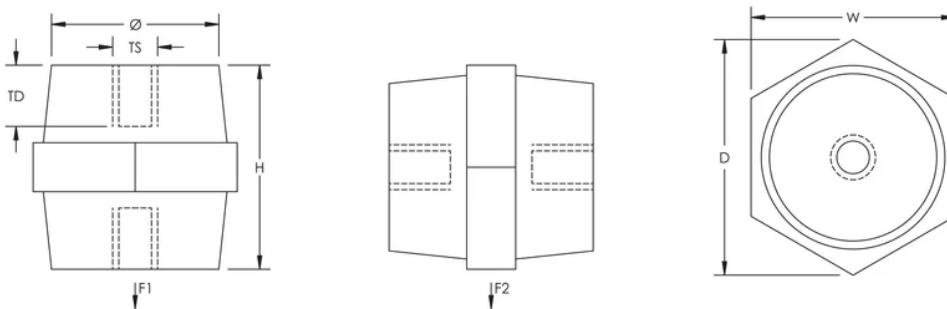

Dielectric Strength, IEC 61439,1: 3500 VAC à 1-min

Dielectric Strength, UL: 1500

Insulation Voltage: 1000; 1500

Height: 25-mm

Hex Width: 19-mm

Depth: 20-mm

Thread Size: M6

Thread Depth: 6-mm

Diameter: 18-mm

Static Load 1: 3000 N

Static Load 2: 1600 N

Unit Weight: 0,02-kg

ADDITIONAL PRODUCT DETAILS

Les distances d'amorçage et la distance minimale doivent être conformes à la norme d'application concernée.

DIAGRAMS

AVERTISSEMENT

Les produits nVent doivent être installés et utilisés conformément aux consignes figurant dans les fiches d'instructions et les documents de formation des produits nVent. Les fiches d'instructions sont disponibles à l'adresse suivante: www.nvent.com et auprès de votre représentant du service client nVent. Une mauvaise installation, une utilisation incorrecte, une application erronée ou toute autre forme de non-respect scrupuleux des instructions et avertissements de nVent peuvent entraîner un dysfonctionnement du produit, des dommages matériels, des lésions corporelles graves et le décès et/ou annuler votre garantie.