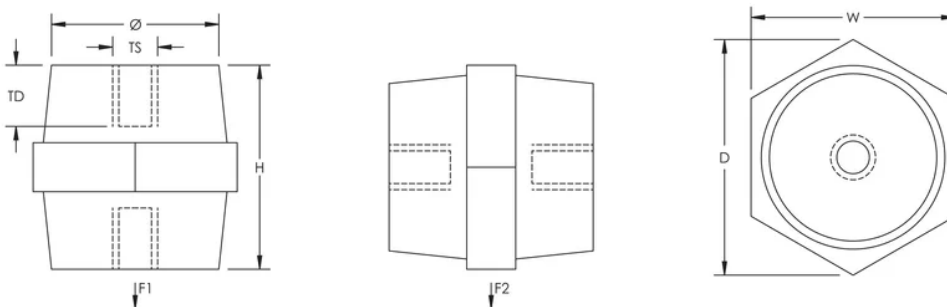

Dielectric Strength, IEC 61439,1: 3500 VAC à 1-min

Dielectric Strength, UL: 1500

Insulation Voltage: 1000; 1500

Height: 35-mm

Hex Width: 41-mm

Depth: 46-mm

Thread Size: M6

Thread Depth: 8-mm

Diameter: 34-mm

Static Load 1: 11000 N

Static Load 2: 5000 N

Unit Weight: 0,06-kg

ADDITIONAL PRODUCT DETAILS

Les distances d'amorçage et la distance minimale doivent être conformes à la norme d'application concernée.

DIAGRAMS

AVERTISSEMENT

Les produits nVent doivent être installés et utilisés conformément aux consignes figurant dans les fiches d'instructions et les documents de formation des produits nVent. Les fiches d'instructions sont disponibles à l'adresse suivante: www.nvent.com et auprès de votre représentant du service client nVent. Une mauvaise installation, une utilisation incorrecte, une application erronée ou toute autre forme de non-respect scrupuleux des instructions et avertissements de nVent peuvent entraîner un dysfonctionnement du produit, des dommages matériels, des lésions corporelles graves et le décès et/ou annuler votre garantie.