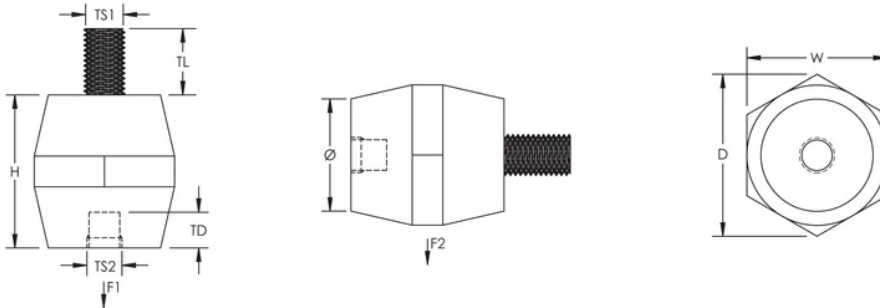

Height: 60-mm

Hex Width: 55-mm

Depth: 63-mm

Diameter: 44-mm

Thread Size 1: M8

Thread Length: 17-mm

Thread Size 2: M8

Thread Depth: 15-mm

Static Load 1: 22000 N

Static Load 2: 10000 N

Unit Weight: 0,19-kg

DIAGRAMS

AVERTISSEMENT

Les produits nVent doivent être installés et utilisés conformément aux consignes figurant dans les fiches d'instructions et les documents de formation des produits nVent. Les fiches d'instructions sont disponibles à l'adresse suivante: www.nvent.com et auprès de votre représentant du service client nVent. Une mauvaise installation, une utilisation incorrecte, une application erronée ou toute autre forme de non-respect scrupuleux des instructions et avertissements de nVent peuvent entraîner un dysfonctionnement du produit, des dommages matériels, des lésions corporelles graves et le décès et/ou annuler votre garantie.

Amérique du Nord

+1.800.753.9221

Option 1 – Customer Care

Option 2 – Technical Support

Europe

Netherlands:

+31 800-0200135

France:

+33 800 901 793

Europe

Germany:

800 1890272

Other Countries:

+31 13 5835404

APAC

Shanghai:

+ 86 21 2412 1618/19

Sydney:

+61 2 9751 8500

Our powerful portfolio of brands:
nVent.com **CADDY ERICO HOFFMAN RAYCHEM SCHROFF**
TRACER