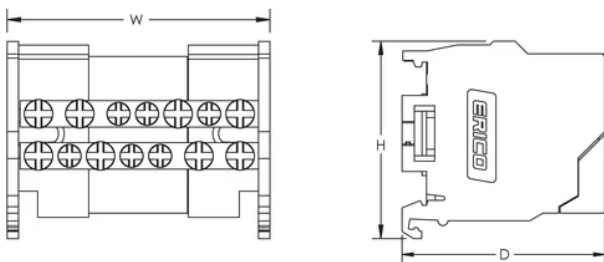

Peak Short Circuit Current (I_{pk}): 20-kA

Max Working Voltage, IEC (U_i): 500-V

Line Side Number of Connections: 1

Line Side Compact Stranded Wire Size: 10 - 25 mm²

Line Side Stranded Wire Size - Ferrule: 10 - 25-mm²

Load Side Number of Connections: 6

Load Side Compact Stranded Wire Size: (3) 1,5 - 4 mm²; (3) 2,5 - 6 mm²

Load Side Stranded Wire Size - Ferrule: (3) 0,75 - 4 mm²; (3) 1,5 - 6 mm²

Depth: 50-mm

Height: 50-mm

Width: 64-mm

Unit Weight: 0,11-kg

Flammability Rating: UL® 94V-0

Complies With: IEC® 60947-7-1

ADDITIONAL PRODUCT DETAILS

Le nombre de connexions côté ligne et charge s'entendent par pôle.

Design Guideline for Distribution Blocks, Power Blocks and Power Terminals

Derating according to Ambient* Temperature (°C) to maintain working temperature of 85°C

Température ambiante (°C)	30°	35°	40°	45°	50°	55°	60°	65°	70°	75°
Coefficient de déclassement (d)	1	1	1	0.94	0.88	0.82	0.75	0.67	0.58	0.47

*environnement des blocs de distribution dans l'armoire électrique

DIAGRAMS

AVERTISSEMENT

Les produits nVent doivent être installés et utilisés conformément aux consignes figurant dans les fiches d'instructions et les documents de formation des produits nVent. Les fiches d'instructions sont disponibles à l'adresse suivante: www.nvent.com et auprès de votre représentant du service client nVent. Une mauvaise installation, une utilisation incorrecte, une application erronée ou toute autre forme de non-respect scrupuleux des instructions et avertissements de nVent peuvent entraîner un dysfonctionnement du produit, des dommages matériels, des lésions corporelles graves et le décès et/ou annuler votre garantie.