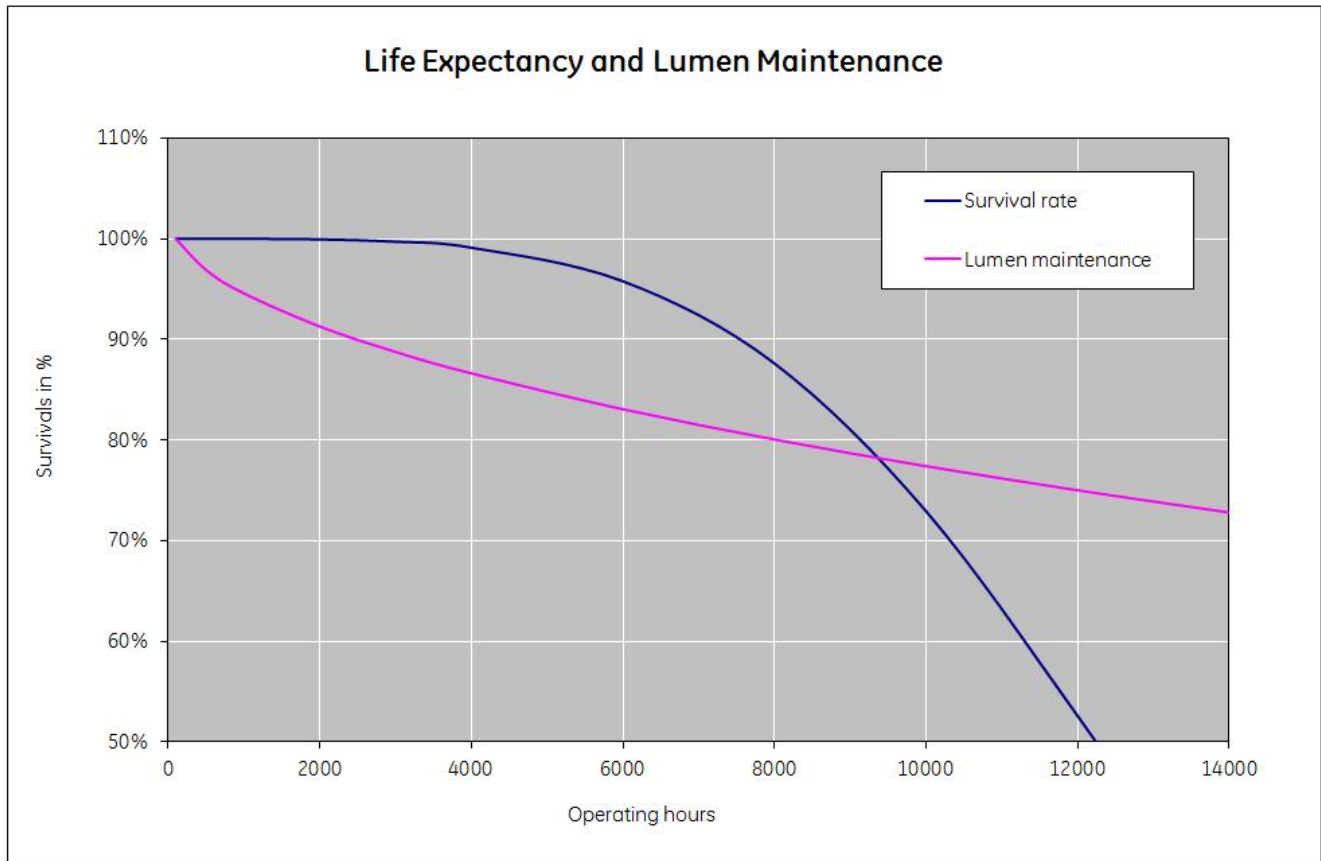

Survival data

Downloads & Links

[Go to the catalog site (HTTP)](#)

[CFL Non-Integrated Spectrum Catalogue (PDF)](#)

[LongLast™ Biax™ D and D/E Data sheet (PDF)](#)

[Lighting design tools & calculators (HTTP)](#)