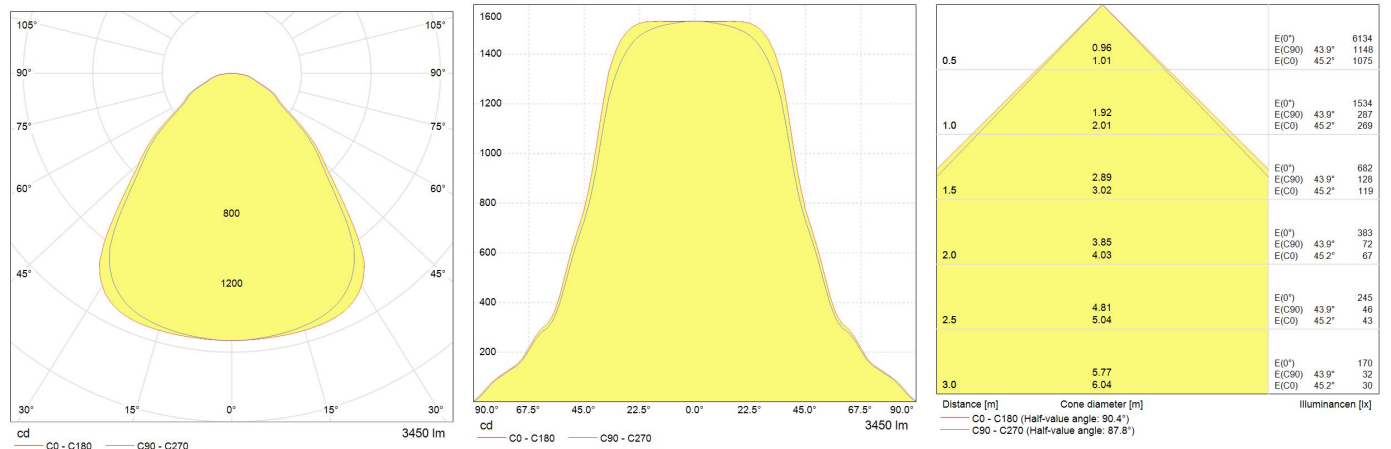

Logistic data

Box quantity	1
Shipment	Standard
Product status	Available

Light distribution

Downloads & Links

[Go to the catalog site (HTTP)](#)

[Datasheet (PDF)](#)

[Installation guide (PDF)](#)

[Images (HTTP)](#)

[DoC document (PDF)](#)

[Datasheet (FR) (PDF)](#)

[Photometry (using with Emergency Kit) (HTTP)](#)