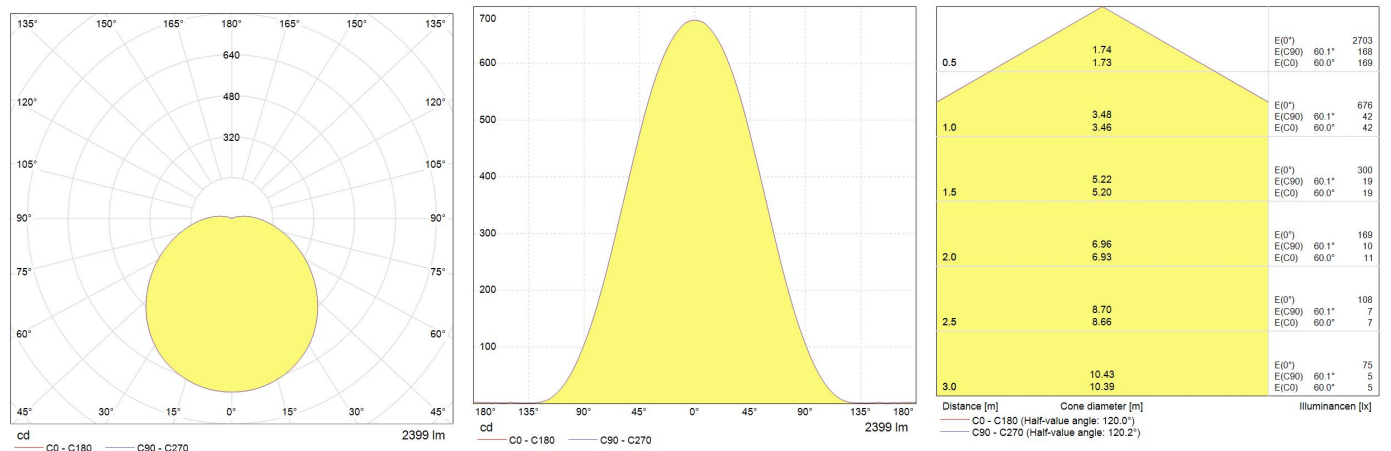

Logistic data

Box quantity	1
Shipment	Standard
Product status	Available

Light distribution

Downloads & Links

[Go to the catalog site (HTTP)](#)

[Datasheet (PDF)](#)

[Installation guide (PDF)](#)

[Images (HTTP)](#)

[Photometry files for EMERGENCY versions (HTTP)](#)

[DoC document (PDF)](#)

[Datasheet (HUN) (PDF)](#)

[Datasheet (FR) (PDF)](#)