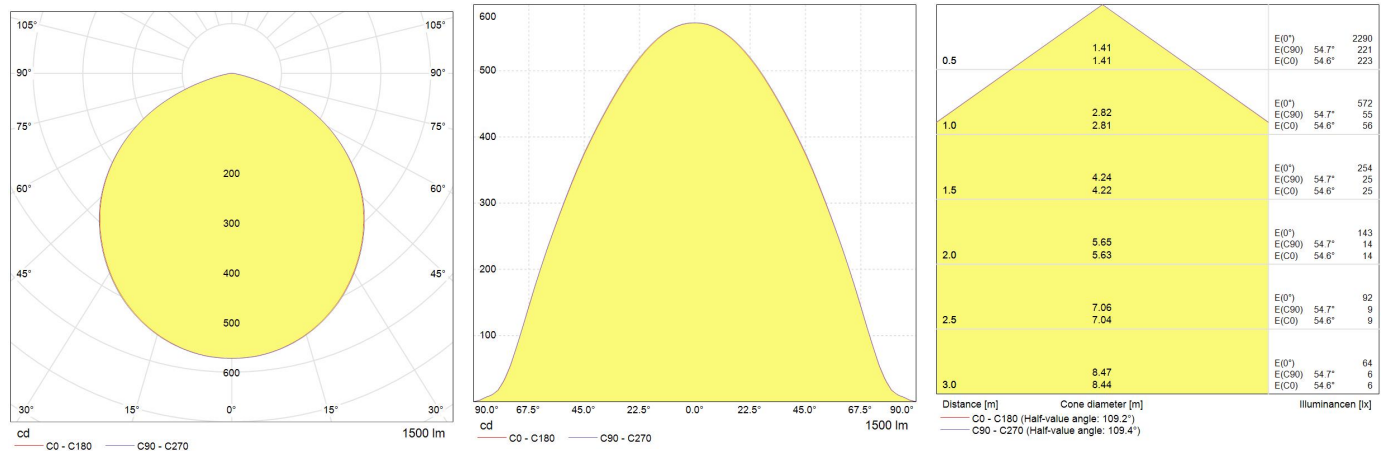

Logistic data

Box quantity	1
Shipment	Standard
Product status	Available

Light distribution

Downloads & Links

[Go to the catalog site (HTTP)](#)

[Datasheet (PDF)](#)

[Installation guide (PDF)](#)

[Images (HTTP)](#)

[DoC Document (PDF)](#)

[Datasheet (FR) (PDF)](#)