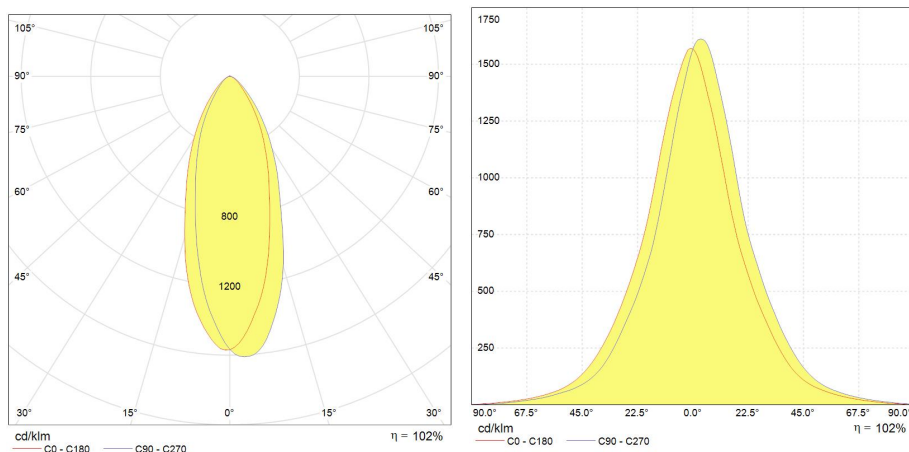

Electrical data

Nominal lamp power factor...	0.75
Rated power [W]	5.0
Startup time [sec]	<1sec
Number of switching cycles	100 000
Dimming Capability	Yes
Nominal lamp voltage range [V]	230
Nominal power [W]	5
Nominal lamp voltage [V]	230

Logistic data

Shipment	Standard
DUN Code	20064894509500
EAN Code	0064894509506
Pack Quantity	8
Inner pack type	Box
Product status	Available

Light distribution