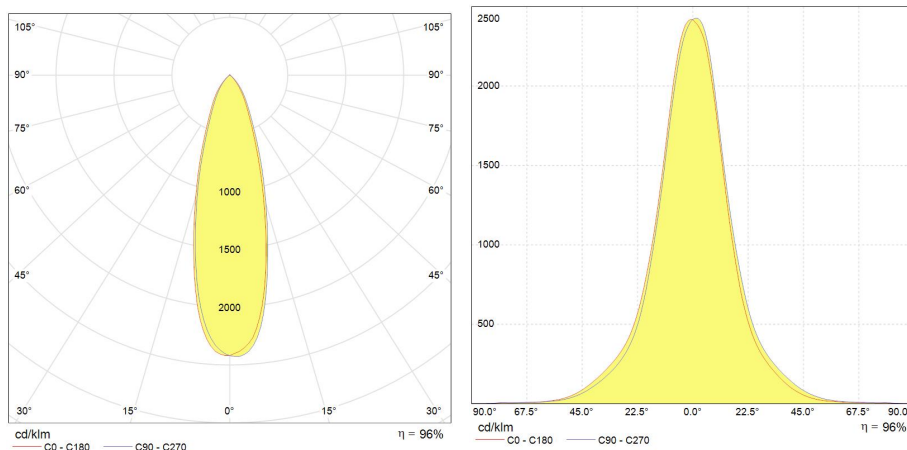

Electrical data

Nominal lamp power factor...	≥ 0.9
Rated power [W]	6.0
Operating Temperature (MIN) [°C]	-20C
Operating Temperature (MAX) [°C]	40C
Starting time (sec)	< 0.2
Warm up time up to 60% of full light output	< 1
Number of switching cycles	100000
Dimming Capability	Yes
Nominal power [W]	6

Logistic data

Shipment	Standard
DUN Code	15994100013232
EAN Code	5994100013235
Pack Quantity	10
Inner pack type	Box
Outer pack type	Outer Box
Product status	Available

Light distribution