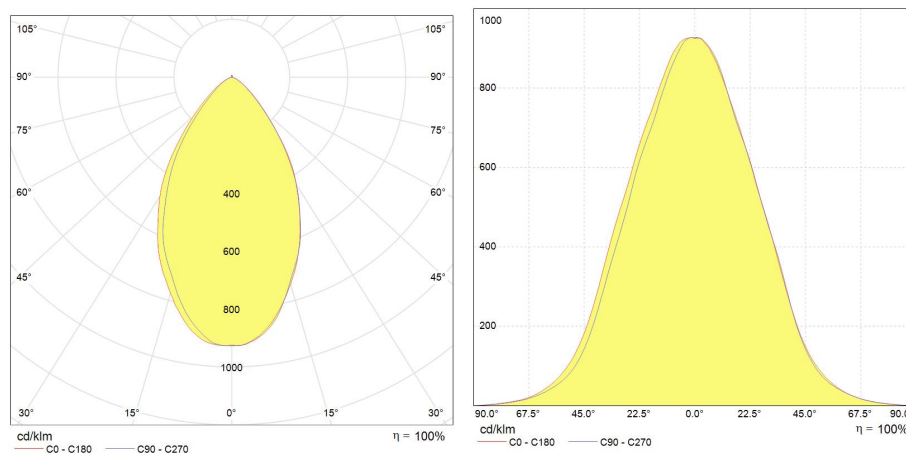

Electrical data

Nominal lamp power factor...	0.8
Rated power [W]	6.0
Startup time [sec]	<1sec
Number of switching cycles	100 000
Dimming Capability	Yes
Nominal lamp voltage range [V]	220-240
Nominal power [W]	6

Logistic data

Shipment	Standard
DUN Code	20064894509524
EAN Code	0064894509520
Pack Quantity	8
Inner pack type	Box
Product status	Available

Light distribution