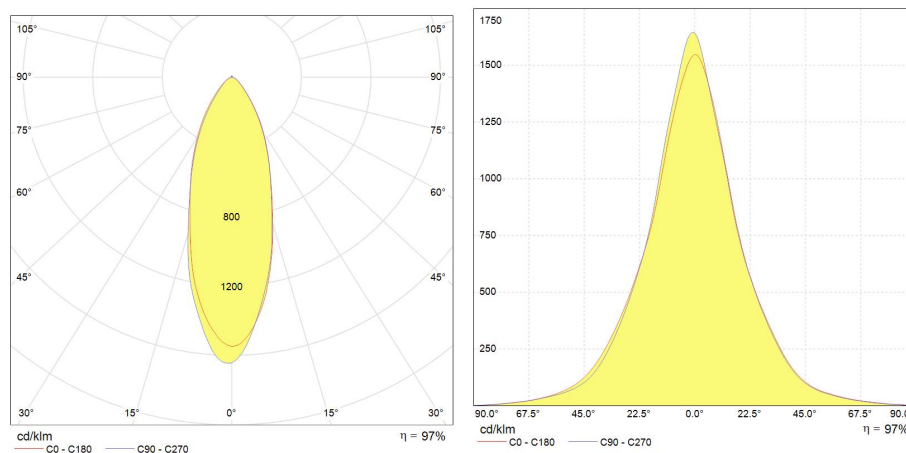

Electrical data

Nominal lamp power factor...	0.8
Rated power [W]	6.0
Startup time [sec]	<1sec
Number of switching cycles	100 000
Dimming Capability	Yes
Nominal lamp voltage range [V]	220-240
Nominal power [W]	6

Logistic data

Shipment	Standard
DUN Code	20064894509531
EAN Code	0064894509537
Pack Quantity	8
Inner pack type	Box
Product status	Available

Light distribution