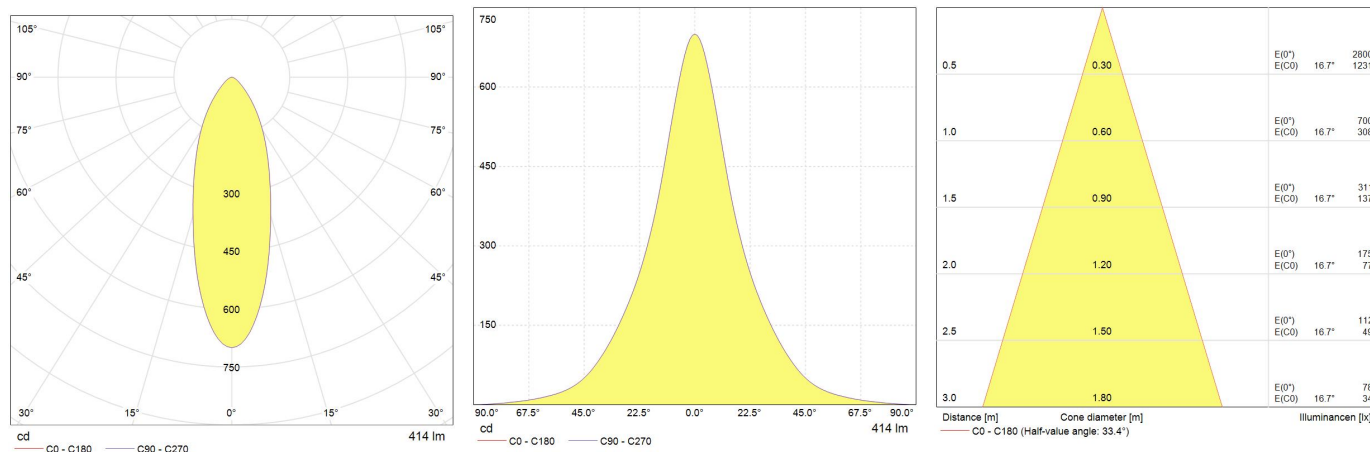

Electrical data

Nominal lamp power factor...	0.5
Rated power [W]	5.0
Number of switching cycles	50 000
Dimming Capability	No
Nominal lamp voltage range [V]	220-240
Nominal power [W]	5

Logistic data

Shipment	Standard
DUN Code	20064894509593
EAN Code	0064894509599
Pack Quantity	8
Inner pack type	Box
Product status	Available

Light distribution