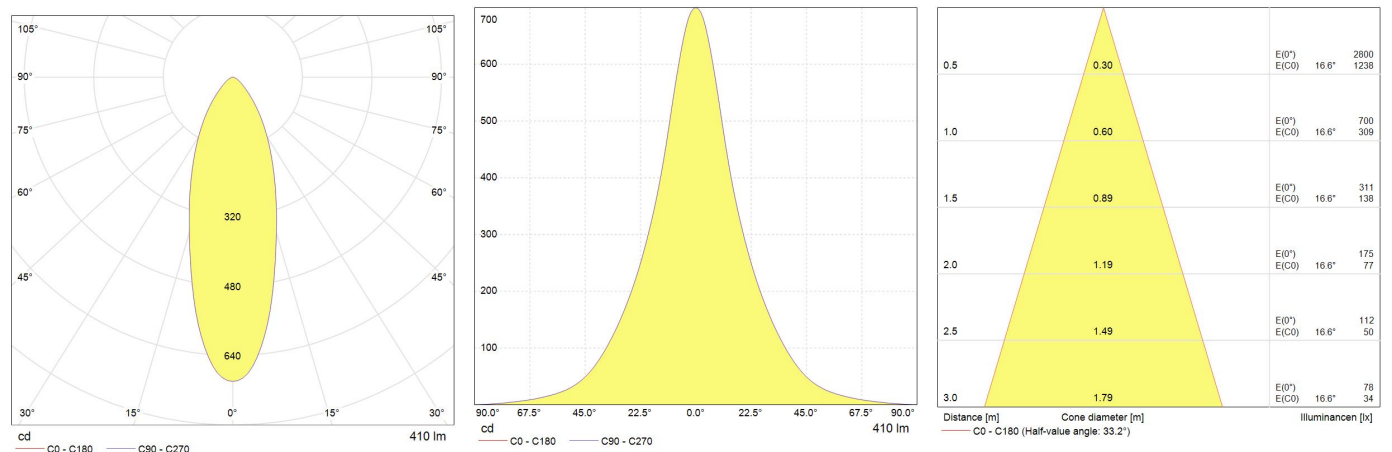

Electrical data

Nominal lamp power factor...	0.5
Rated power [W]	5.0
Number of switching cycles	50 000
Dimming Capability	No
Nominal lamp voltage range [V]	220-240
Nominal power [W]	5

Logistic data

Shipment	Standard
DUN Code	20064894509609
EAN Code	0064894509605
Pack Quantity	8
Inner pack type	Box
Product status	Available

Light distribution