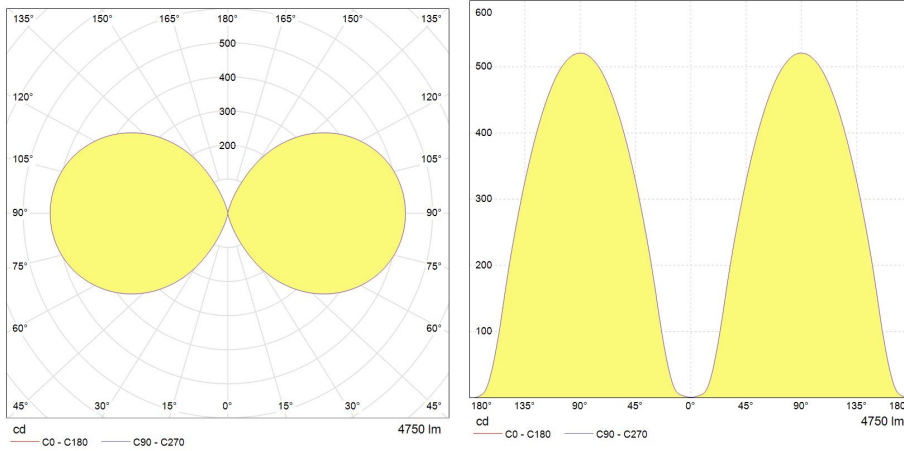

Light distribution

Downloads & Links

[Go to the catalog site (HTTP)](#)

[Photometry (IES)](#)

[Images (HTTP)](#)