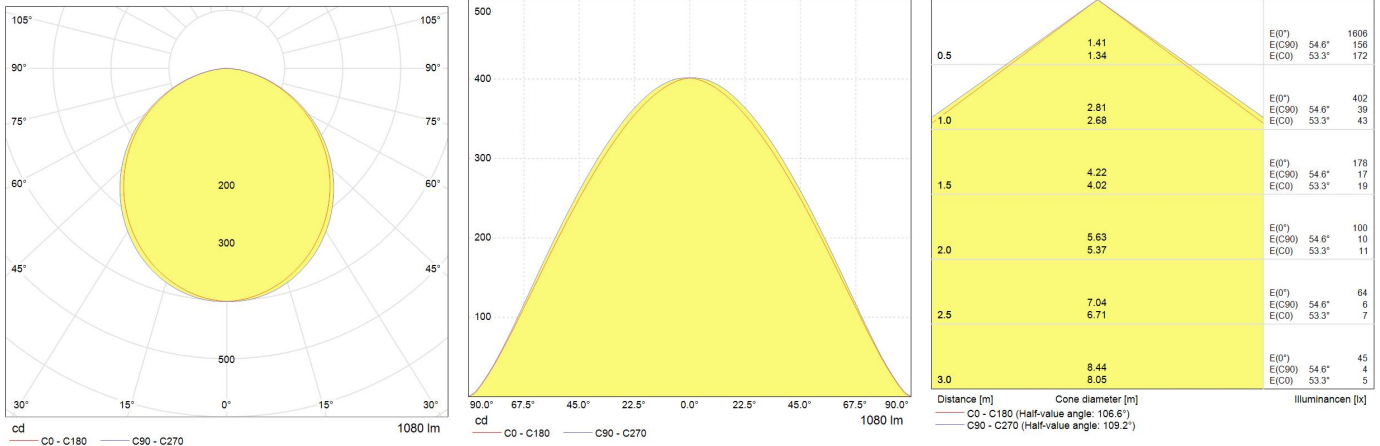

Logistic data

Box quantity	1
Shipment	Standard
Product status	Available

Light distribution

Downloads & Links

[Go to the catalog site (HTTP)](#)

[Datasheet (PDF)](#)

[Installation guide (PDF)](#)

[Images (HTTP)](#)

[DoC Document (PDF)](#)

[Datasheet (HU) (PDF)](#)

[Datasheet (FR) (PDF)](#)