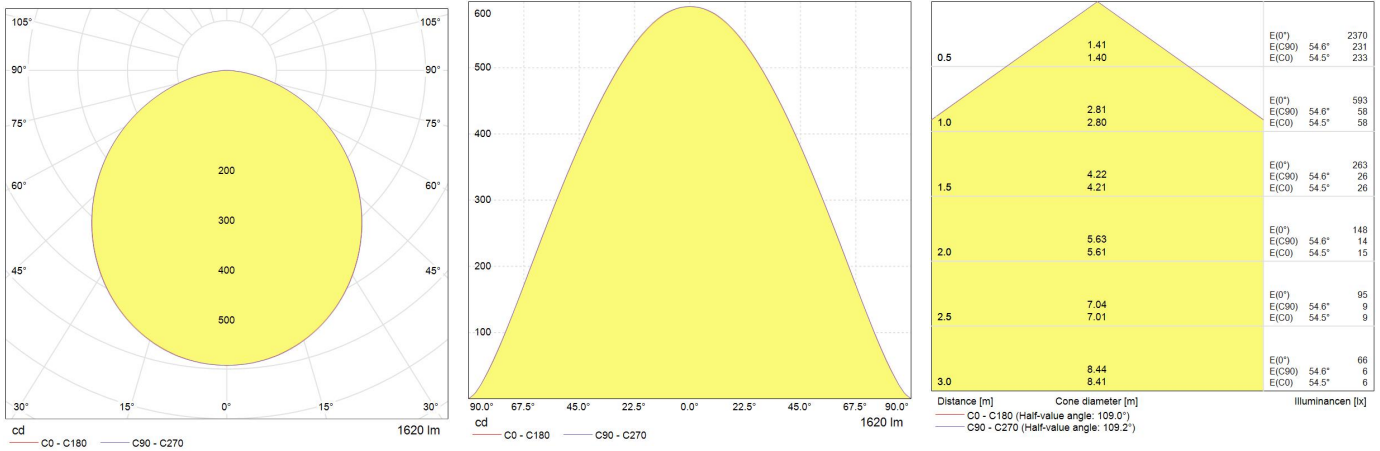

Logistic data

Box quantity	1
Shipment	Standard
Product status	Available

Light distribution

Downloads & Links

[Go to the catalog site (HTTP)](#)

[Datasheet (PDF)](#)

[Installation guide (PDF)](#)

[Images (HTTP)](#)

[DoC Document (PDF)](#)

[Datasheet (HU) (PDF)](#)

[Datasheet (FR) (PDF)](#)