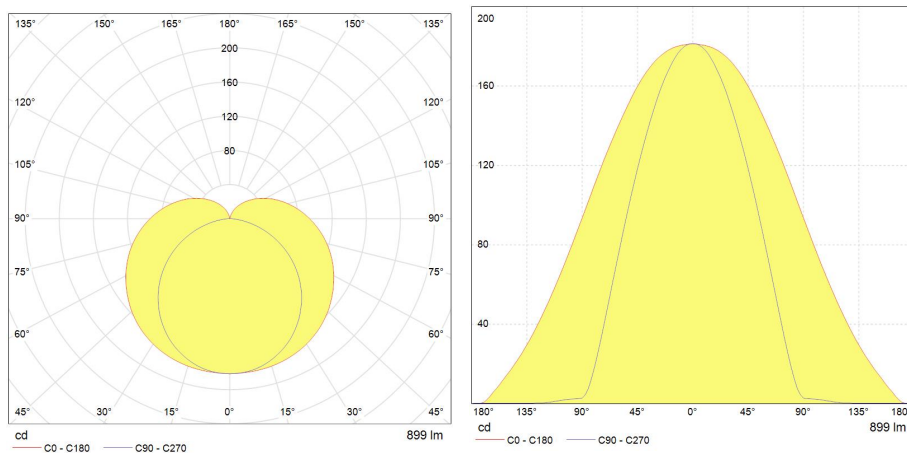

Logistic data

Box quantity	1
Shipment	Standard
Product status	Available

Light distribution

Downloads & Links

[Go to the catalog site (HTTP)](#)

[Datasheet (PDF)](#)

[Installation Guide (PDF)](#)

[Images (HTTP)](#)

[DoC document (PDF)](#)

[Datasheet (HUN) (PDF)](#)

[Datasheet (FR) (PDF)](#)