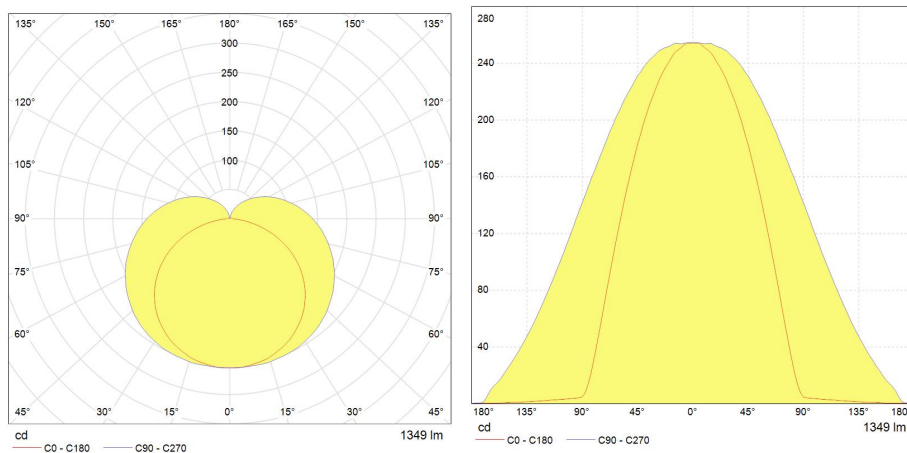

Logistic data

Box quantity	1
Shipment	Standard
Product status	Available

Light distribution

Downloads & Links

[Go to the catalog site (HTTP)](#)

[Datasheet (PDF)](#)

[Installation Guide (PDF)](#)

[Images (HTTP)](#)

[DoC document (PDF)](#)

[Datasheet (HUN) (PDF)](#)

[Datasheet (FR) (PDF)](#)