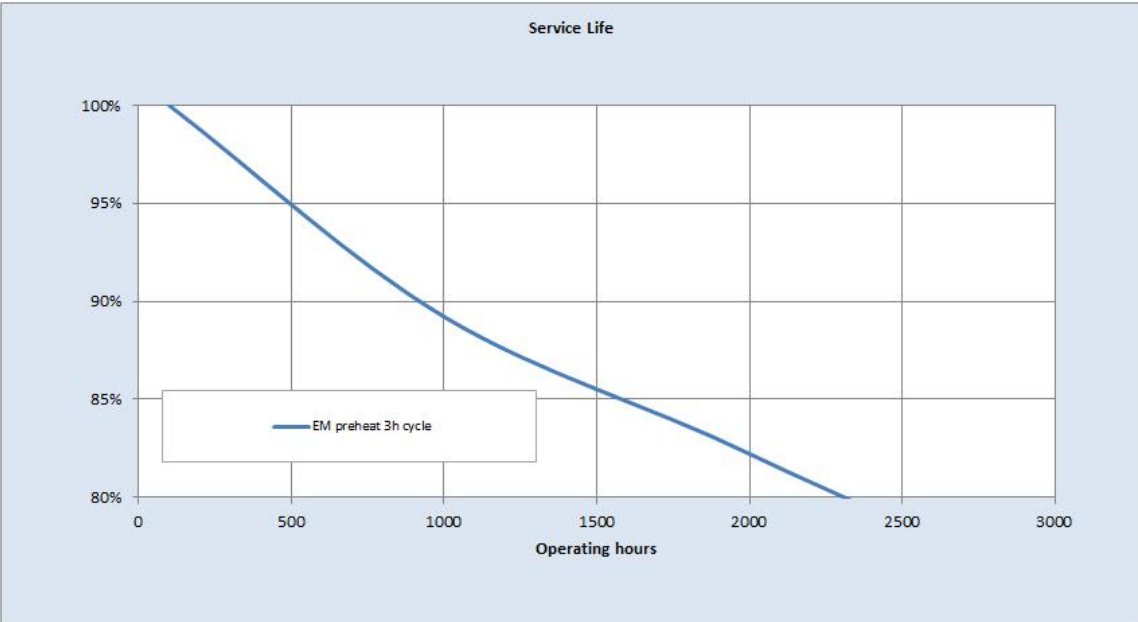

Technical drawing

Lumen maintenance data

Survival data

Service life data

Downloads & Links

[Go to the catalog site \(HTTP\)](#)

[Linear Fluorescent Lamps Catalogue \(PDF\)](#)

[LFL T5 Miniature Lamps - Data sheet \(EN\) \(PDF\)](#)