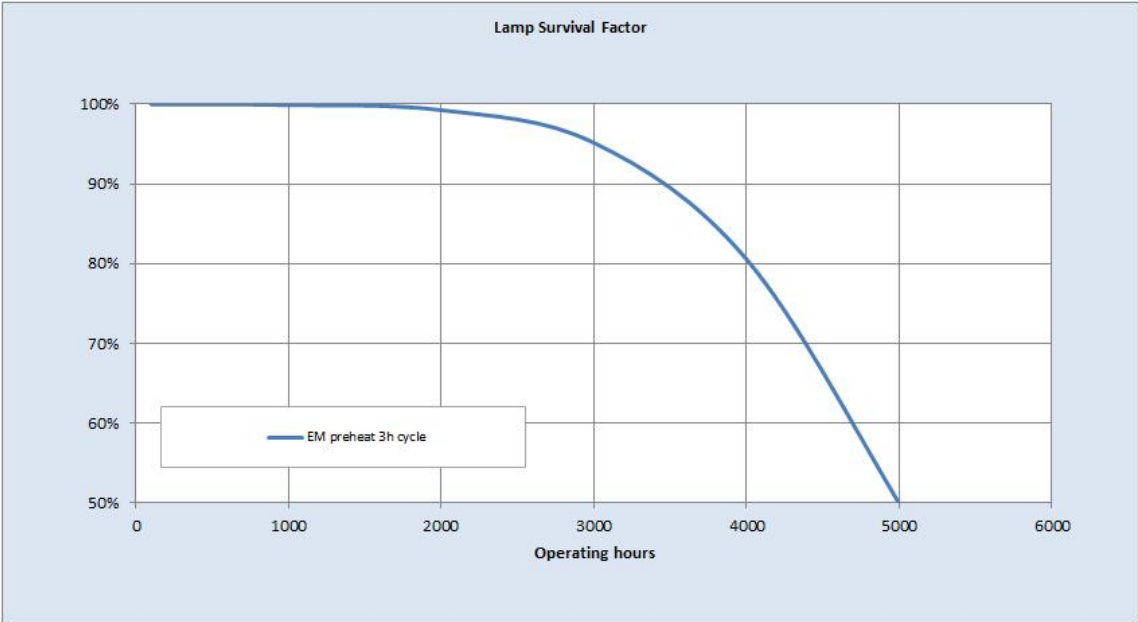

Survival data