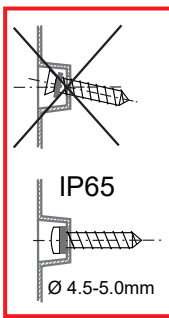

2 screw fixing