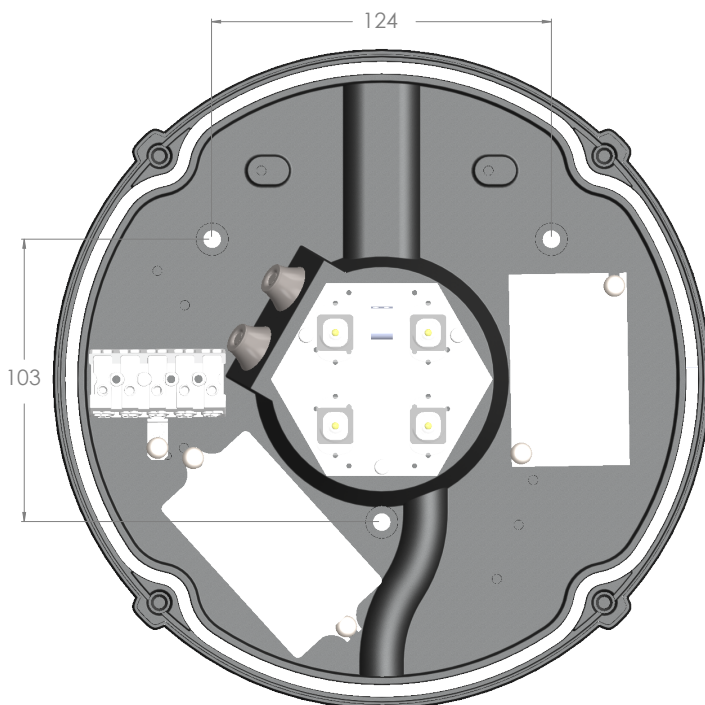

## Measurements

240

80

Protect 2.0

240

87

Neptune 2.0 - Cross

240

87

Neptune 2.0 - Half cover

240

93

Neptune 2.0 - Grid

# Mount & Connect

2 screw fixing

# Close

**1** screw fixing