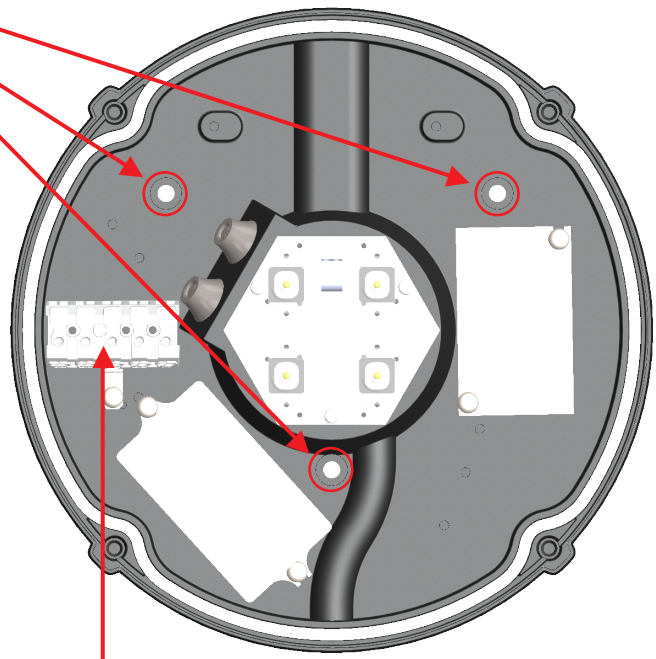

87

Neptune 2.0 - Half cover

240

93

Neptune 2.0 - Grid

# Mount & Connect

2 screw fixing

# Close

**1** screw fixing