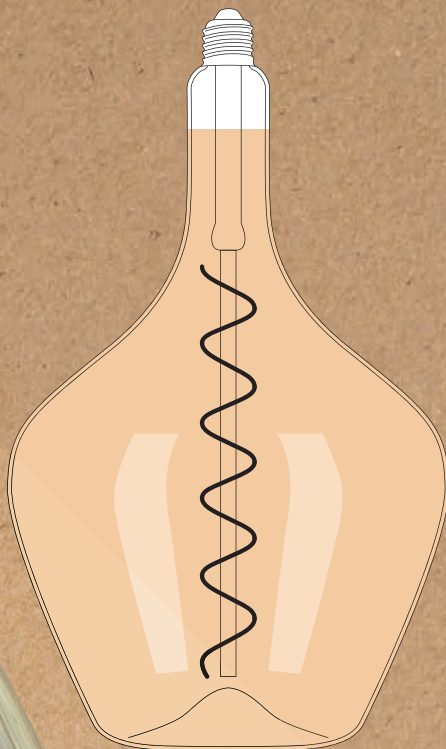

2200K

4W
E27

Magnum

GOLD

141877

190lm

363 mm

215 mm