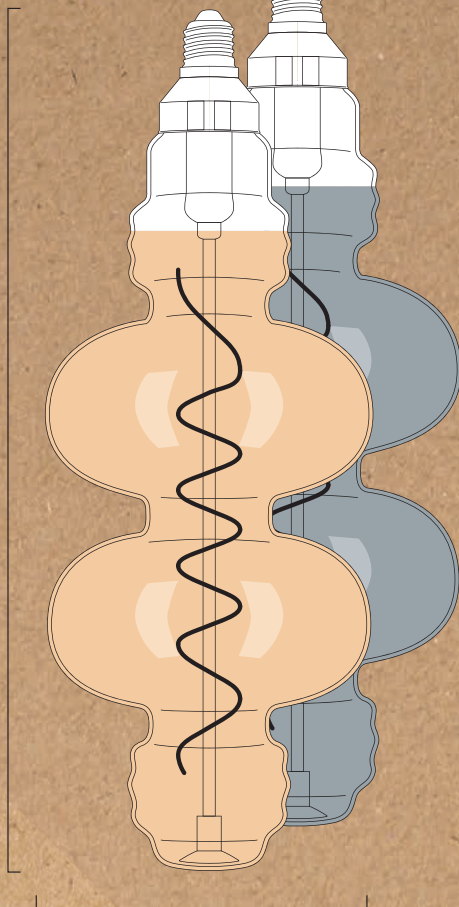

2200K

4W
E27

Art-Deco

GOLD

141875

190lm

BLACK

141876

80lm

420 mm

160 mm