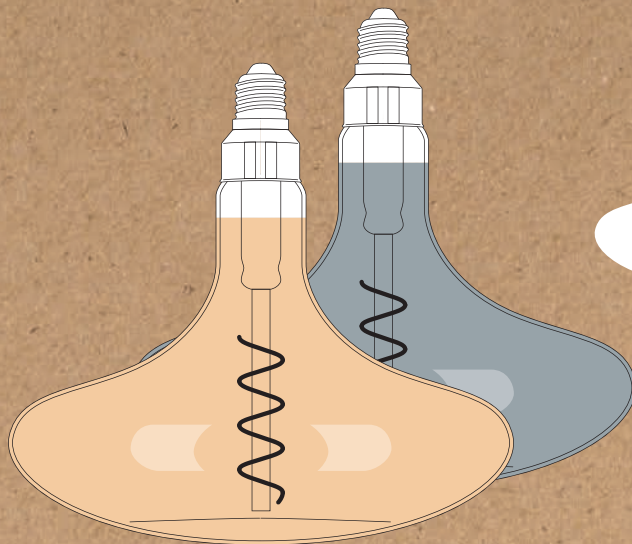

2200K

4W
E27

Pinot

GOLD

141873

180lm

BLACK

141874

70lm

237 mm

245 mm