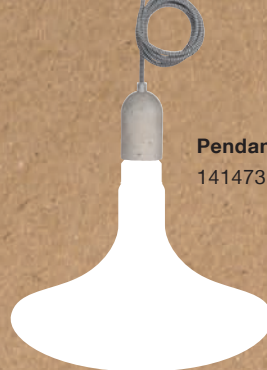

Pendant Bern
141473