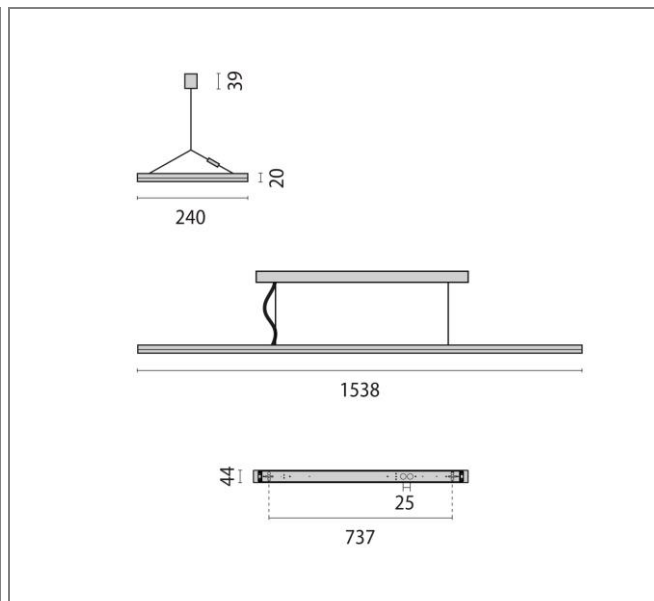

ART.: 3111805

SL720+ PL MP S/C

Art.: 3111805, SL720+ PL, Direct/indirect, 69W, 3000K, Driver dali, 1538mm, Symmetrical, > 75°, White, Suspended, LED luminaire for indoor, comprising: Extruded aluminium housing profile, powder coated. Micro. Prismatic diffuser for efficient light diffusion, glare reduction and a high uniformity. LED Sidelight-Technology for a homogenous light distribution over the entire area of the cover. Easy, subsequent replacement of the LED modules in just a few simple steps (can also be carried out without an electrician). Direct. Indirect light distribution. Colour rendering index Ra > 80. Colour tolerance according to MacAdam ≤ 3 SDCM. Dimmable via TouchDIM®. With the “OSRAM BT Control” Bluetooth control, the light can be easily configured, personalised or grouped via the app using various parameters. In the tunable white version, the illuminance level and light colour can be manually adjusted from 2,700 K to 6,500 K depending on the time of day (DALI DT8). In the HCL version, the illuminance level and light colour can be manually adjusted from 2,700 K to 6,500 K depending on the time of day (DALI DT8). Complete with steel suspension cable (1.5 m), transparent power cord and canopy. VDU application suitable acc. to EN 12464-1. Special colour versions available. Consult factory.

Connected load	69 W
Luminous flux	8950 lm
Efficiency	130 lm/W
Colour temperature	3000K
Colour rendering (CRI)	80
IP class	20
Nominal voltage	220 – 240 V
Colour	WH-RAL9016
UGR	≤ 16
Glare control	✓