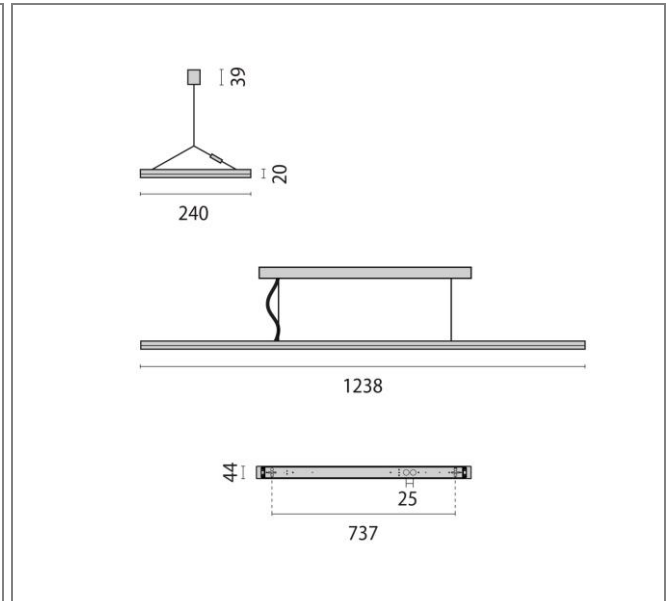

ART.: 3111808

SL720+ PL MP S/C

Art.: 3111808, SL720+ PL, Direct/indirect, 53W, 4000K, Driver dali, 1238mm, Symmetrical, > 75°, Grey, Suspended, LED luminaire for indoor, comprising: Extruded aluminium housing profile, powder coated. Micro. Prismatic diffuser for efficient light diffusion, glare reduction and a high uniformity. LED Sidelight-Technology for a homogenous light distribution over the entire area of the cover. Easy, subsequent replacement of the LED modules in just a few simple steps (can also be carried out without an electrician). Direct. Indirect light distribution. Colour rendering index Ra > 80. Colour tolerance according to MacAdam ≤ 3 SDCM. Dimmable via TouchDIM®. With the “OSRAM BT Control” Bluetooth control, the light can be easily configured, personalised or grouped via the app using various parameters. In the tunable white version, the illuminance level and light colour can be manually adjusted from 2,700 K to 6,500 K depending on the time of day (DALI DT8). In the HCL version, the illuminance level and light colour can be manually adjusted from 2,700 K to 6,500 K depending on the time of day (DALI DT8). Complete with steel suspension cable (1.5 m), transparent power cord and canopy. VDU application suitable acc. to EN 12464-1. Special colour versions available. Consult factory.

| | |
|-------------------------------|-------------|
| Connected load | 53 W |
| Luminous flux | 6930 lm |
| Efficiency | 131 lm/W |
| Colour temperature | 4000K |
| Colour rendering (CRI) | 80 |
| IP class | 20 |
| Nominal voltage | 220 – 240 V |
| Colour | GR-RAL9006 |
| UGR | ≤ 16 |
| Glare control | ✓ |