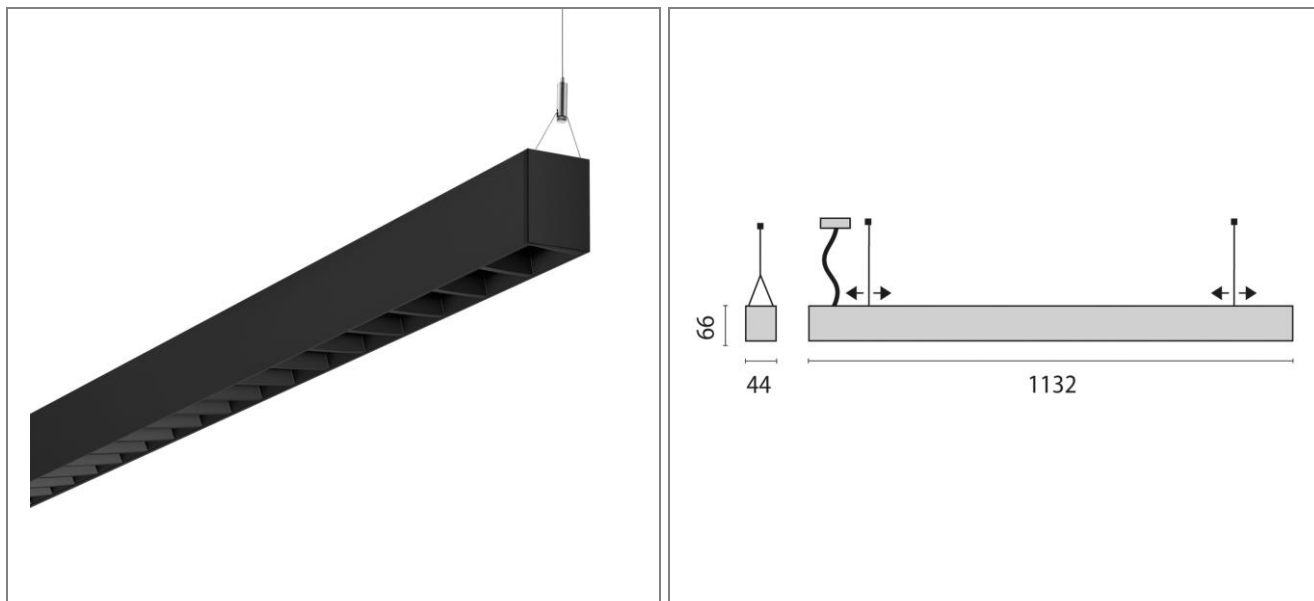

ART.: 3112558

SL764+ PL LV S/C

Art.: 3112558, SL764+ PL M 36 S/B 930 BK9005 LV, Suspended, LED luminaire for indoor, comprising: Extruded aluminium profile housing, die-cast aluminium end caps, painted. Black grid for maximum luminaire efficiency, glare reduction and a high uniformity. Streamlined, simple design with flush end caps. High-quality workmanship of profile connections for a perfect look. High economic efficiency thanks to luminaire efficiencies of up to 155 lm/W. Predominantly direct light distribution. Through-wiring designed. Simple and convenient lighting installation. Interchangeable lighting inserts. Colour rendering index Ra > 90. Colour tolerance according to MacAdam ≤ 3 SDCM. Complete with steel suspension cable (1.5 m), transparent power cable and canopy. Many other luminaire designs and strip light configurations are available at www.light-performer.com.

Connected load	41 W
Luminous flux	4770 lm
Efficiency	116 lm/W
Colour temperature	3000K
Colour rendering (CRI)	90
IP class	20
Nominal voltage	220 – 240 V
Colour	BK-RAL9005
UGR	≤ 16
Glare control	✓