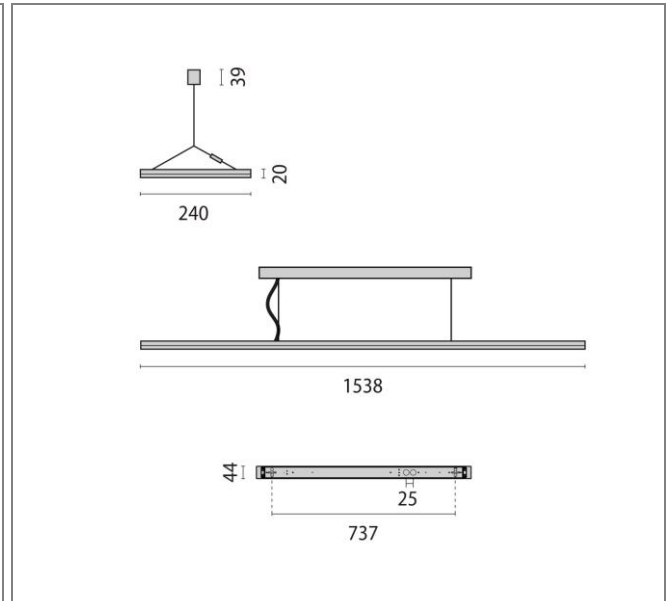

ART.: 3113302

SL720+ PL MP S/C

Art.: 3113302, SL720+ PL, Direct/indirect, 47W, 4000K, Driver dali, 1538mm, Symmetrical, > 75°, Grey, Suspended, LED luminaire for indoor, comprising: Extruded aluminium housing profile, powder coated. Micro. Prismatic diffuser for efficient light diffusion, glare reduction and a high uniformity. LED Sidelight-Technology for a homogenous light distribution over the entire area of the cover. Easy, subsequent replacement of the LED modules in just a few simple steps (can also be carried out without an electrician). Direct. Indirect light distribution. Colour rendering index Ra > 80. Colour tolerance according to MacAdam ≤ 3 SDCM. Dimmable via TouchDIM®. With the “OSRAM BT Control” Bluetooth control, the light can be easily configured, personalised or grouped via the app using various parameters. In the tunable white version, the illuminance level and light colour can be manually adjusted from 2,700 K to 6,500 K depending on the time of day (DALI DT8). In the HCL version, the illuminance level and light colour can be manually adjusted from 2,700 K to 6,500 K depending on the time of day (DALI DT8). Complete with steel suspension cable (1.5 m), transparent power cord and canopy. VDU application suitable acc. to EN 12464-1. Special colour versions available. Consult factory.

Connected load	47 W
Luminous flux	6340 lm
Efficiency	135 lm/W
Colour temperature	4000K
Colour rendering (CRI)	80
IP class	20
Nominal voltage	220 – 240 V
Colour	GR-RAL9006
UGR	≤ 16
Glare control	✓