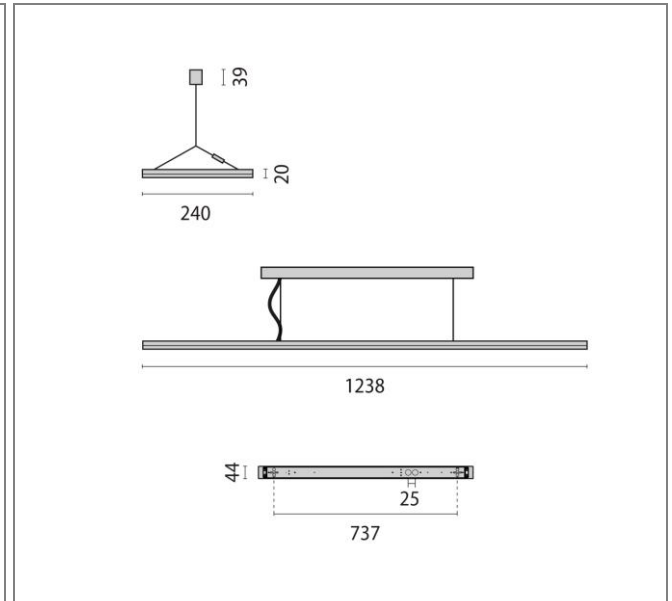

ART.: 3113305

SL720+ PL MP S/C

Art.: 3113305, SL720+ PL, Direct/indirect, 53W, TW 2700-6500K, Driver dali (TW+HCL), 1238mm, Symmetrical, > 75°, Grey, Suspended, LED luminaire for indoor, comprising: Extruded aluminium housing profile, powder coated. Micro. Prismatic diffuser for efficient light diffusion, glare reduction and a high uniformity. LED Sidelight-Technology for a homogenous light distribution over the entire area of the cover. Easy, subsequent replacement of the LED modules in just a few simple steps (can also be carried out without an electrician). Direct. Indirect light distribution. Colour rendering index Ra > 80. Colour tolerance according to MacAdam ≤ 3 SDCM. Dimmable via TouchDIM®. With the "OSRAM BT Control" Bluetooth control, the light can be easily configured, personalised or grouped via the app using various parameters. In the tunable white version, the illuminance level and light colour can be manually adjusted from 2,700 K to 6,500 K depending on the time of day (DALI DT8). In the HCL version, the illuminance level and light colour can be manually adjusted from 2,700 K to 6,500 K depending on the time of day (DALI DT8). Complete with steel suspension cable (1.5 m), transparent power cord and canopy. VDU application suitable acc. to EN 12464-1. Special colour versions available. Consult factory.

Connected load	53 W
Luminous flux	6320 lm
Efficiency	119 lm/W
Colour temperature	TW 2700-6500K
Colour rendering (CRI)	80
IP class	20
Nominal voltage	220 – 240 V
Colour	GR-RAL9006
UGR	≤ 16
Glare control	✓