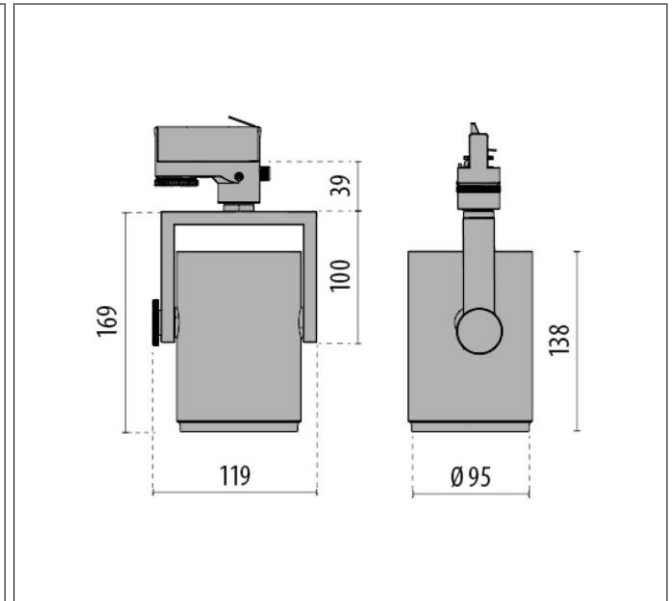

ART.: 8425483173480

AS425 LED WIDE FLOOD REFLECTOR

Art.: 8425483173480, AS425 LED, 20W, 4000K, Driver static, Direct / wideflood (2 x 30°-37°), Black, LED track light for interior, including: Extruded aluminum profile and die-cast aluminum spotlight housing, powder-coated, Tilting and turning spotlight head, High-brilliance spherical faceted reflector for maximum lamp performance and neutral colour rendering, Bayonet-closure ring for a toolless replacement of the reflector and the louvre, Reflector in Wide Flood design Colour rendering index Ra > 90, Colour tolerance according to MacAdam ≤ 3 SDCM Universal tri-phase adaptor included, Complete with electric converter, Toolless mounting, Complete with clear safety glass pane

Connected load	20 W
Luminous flux	2280 lm
Efficiency	114 lm/W
Colour temperature	4000K
Colour rendering (CRI)	80
IP class	20
Nominal voltage	220 – 240 V
Colour	RAL 9005