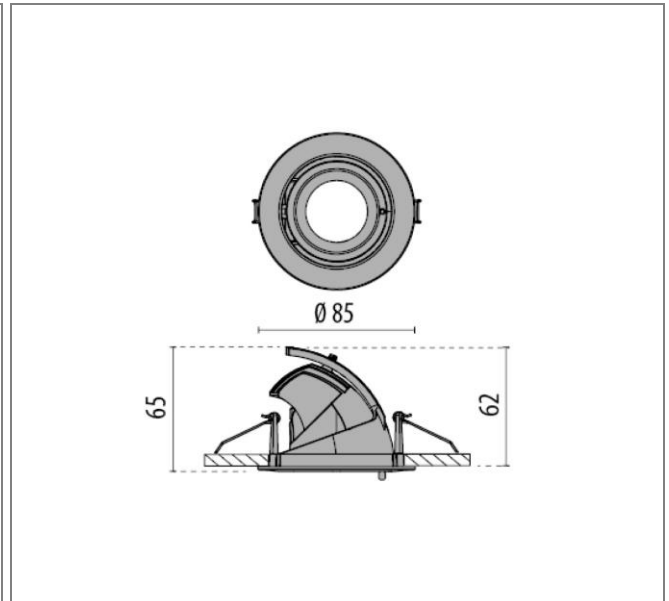

ART.: 8431154076480

EB431 LED SPOT REFLECTOR

Art.: 8431154076480, EB431 LED, 9W, 4000K, Driver dali, Direct / spot (2 x 0°-10°), Black, Recessed LED luminaire for indoors, consisting of: Die-cast aluminum spotlight body and ring, powder-coated, Reflector can be swivelled horizontally inwards and outwards thanks to the unique swivel mechanism, Adjustable about 60° (from -15° up to 45°, rotatable about 355°, High-brilliance spherical faceted reflector for maximum lamp performance and neutral colour rendering, Reflector in Spot design, Colour rendering index Ra > 90, Colour tolerance according to MacAdam ≤ 3 SDCM Toolless mounting, Complete with electric converter, Anchor springs, Complete with clear safety glass pane

Connected load	9 W
Luminous flux	910 lm
Efficiency	101 lm/W
Colour temperature	4000K
Colour rendering (CRI)	80
IP class	20
Nominal voltage	220 – 240 V
Colour	RAL 9005