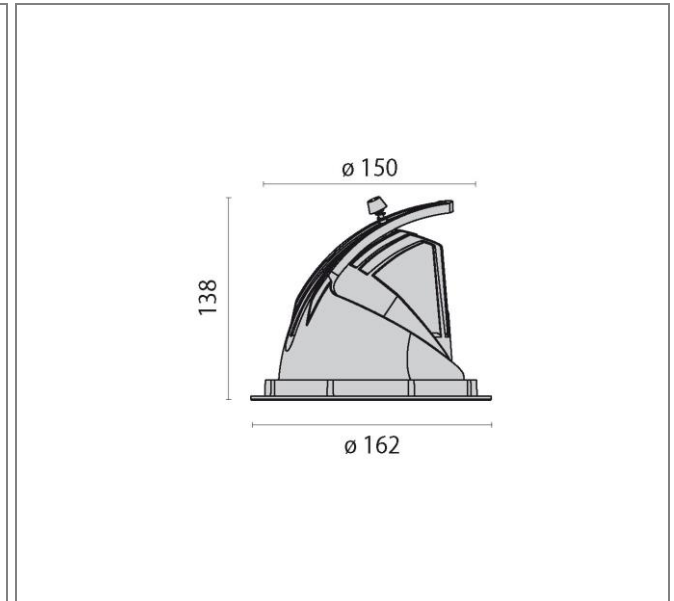

**ART.: 8434154253410**

EB434 LED SPOT REFLECTOR

Art.: 8434154253410, EB434 LED, 27W, 4000K, Driver static, Direct / spot (2 x 0°-10°), White, Recessed LED luminaire for indoors, consisting of: Die-cast aluminum spotlight body and ring, powder-coated, Reflector can be swivelled horizontally inwards and outwards thanks to the unique swivel mechanism, Adjustable about 60° (from -15° up to 45°, rotatable about 355°, High-brilliance spherical faceted reflector for maximum lamp performance and neutral colour rendering, Reflector in Spot design, Colour rendering index Ra > 90, Colour tolerance according to MacAdam ≤ 3 SDCM Toolless mounting, Complete with electric converter, Anchor springs, Complete with clear safety glass pane

<b>Connected load</b>	27 W
<b>Luminous flux</b>	2720 lm
<b>Efficiency</b>	100 lm/W
<b>Colour temperature</b>	4000K
<b>Colour rendering (CRI)</b>	80
<b>IP class</b>	20
<b>Nominal voltage</b>	220 – 240 V
<b>Colour</b>	RAL 9010