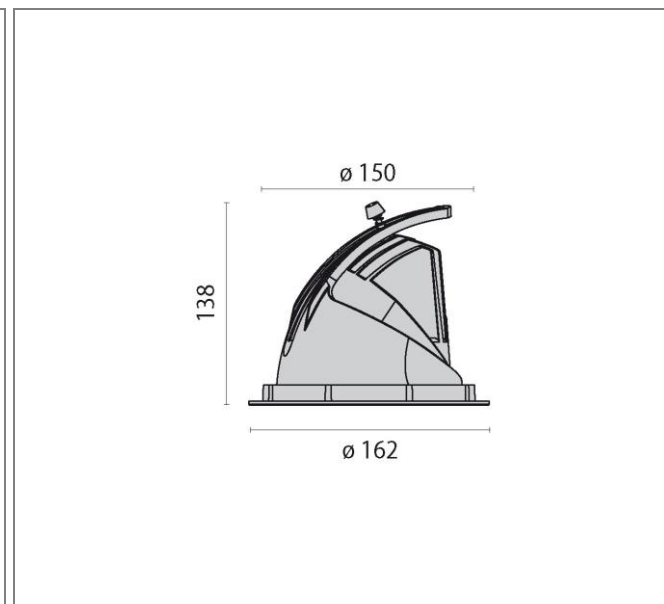

ART.: 8434154256380

EB434 LED SPOT REFLECTOR

Art.: 8434154256380, EB434 LED, 27W, 3000K, Driver dali, Direct / spot (2 x 0°-10°), Black, Recessed LED luminaire for indoors, consisting of: Die-cast aluminum spotlight body and ring, powder-coated, Reflector can be swivelled horizontally inwards and outwards thanks to the unique swivel mechanism, Adjustable about 60° (from -15° up to 45°, rotatable about 355°, High-brilliance spherical faceted reflector for maximum lamp performance and neutral colour rendering, Reflector in Spot design, Colour rendering index Ra > 90, Colour tolerance according to MacAdam ≤ 3 SDCM Toolless mounting, Complete with electric converter, Anchor springs, Complete with clear safety glass pane

| | |
|-------------------------------|-------------|
| Connected load | 27 W |
| Luminous flux | 2610 lm |
| Efficiency | 97 lm/W |
| Colour temperature | 3000K |
| Colour rendering (CRI) | 80 |
| IP class | 20 |
| Nominal voltage | 220 – 240 V |
| Colour | RAL 9005 |