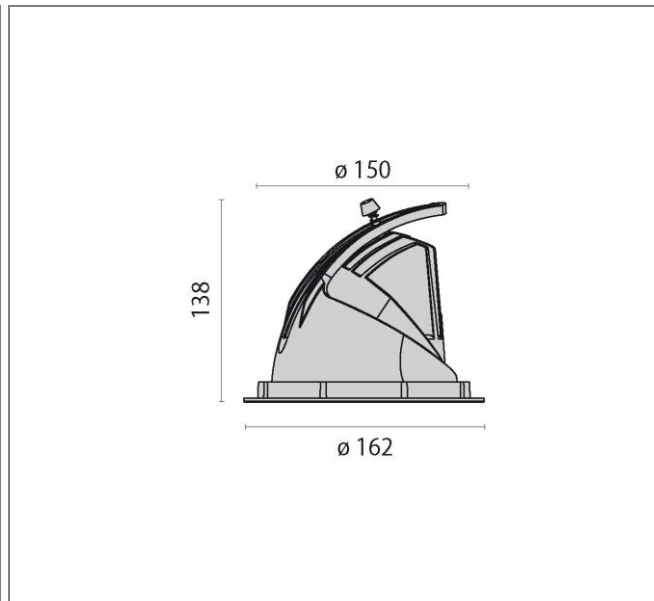

**ART.: 8434154256410**

EB434 LED SPOT REFLECTOR

Art.: 8434154256410, EB434 LED, 27W, 4000K, Driver dali, Direct / spot (2 x 0°-10°), White, Recessed LED luminaire for indoors, consisting of: Die-cast aluminum spotlight body and ring, powder-coated, Reflector can be swivelled horizontally inwards and outwards thanks to the unique swivel mechanism, Adjustable about 60° (from -15° up to 45°, rotatable about 355°, High-brilliance spherical faceted reflector for maximum lamp performance and neutral colour rendering, Reflector in Spot design, Colour rendering index Ra > 90, Colour tolerance according to MacAdam ≤ 3 SDCM Toolless mounting, Complete with electric converter, Anchor springs, Complete with clear safety glass pane

<b>Connected load</b>	27 W
<b>Luminous flux</b>	2720 lm
<b>Efficiency</b>	100 lm/W
<b>Colour temperature</b>	4000K
<b>Colour rendering (CRI)</b>	80
<b>IP class</b>	20
<b>Nominal voltage</b>	220 – 240 V
<b>Colour</b>	RAL 9010