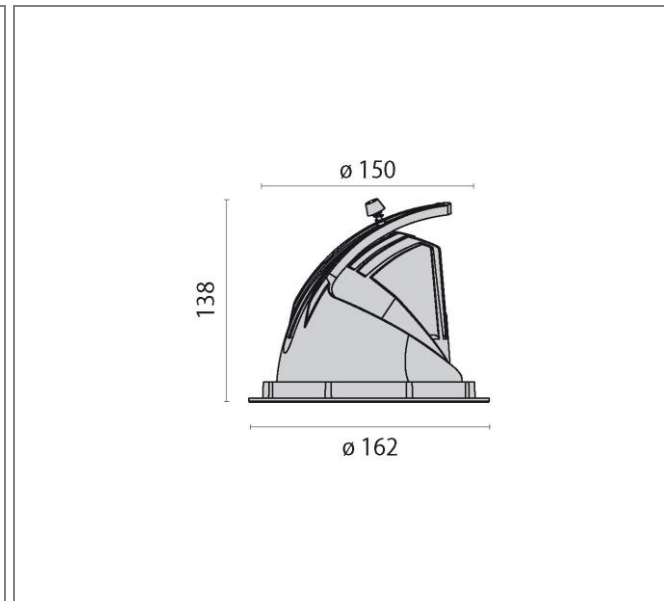

ART.: 8434174253480

EB434 LED FLOOD REFLECTOR

Art.: 8434174253480, EB434 LED, 27W, 4000K, Driver static, direkt / flood (2 x 23°-29°), Black, Recessed LED luminaire for indoors, consisting of: Die-cast aluminum spotlight body and ring, powder-coated, Reflector can be swivelled horizontally inwards and outwards thanks to the unique swivel mechanism, Adjustable about 60° (from -15° up to 45°, rotatable about 355°, High-brilliance spherical faceted reflector for maximum lamp performance and neutral colour rendering, Reflector in Flood design, Colour rendering index Ra > 90, Colour tolerance according to MacAdam ≤ 3 SDCM Toolless mounting, Complete with electric converter, Anchor springs, Complete with clear safety glass pane

Connected load	27 W
Luminous flux	2870 lm
Efficiency	106 lm/W
Colour temperature	4000K
Colour rendering (CRI)	80
IP class	20
Nominal voltage	220 – 240 V
Colour	RAL 9005