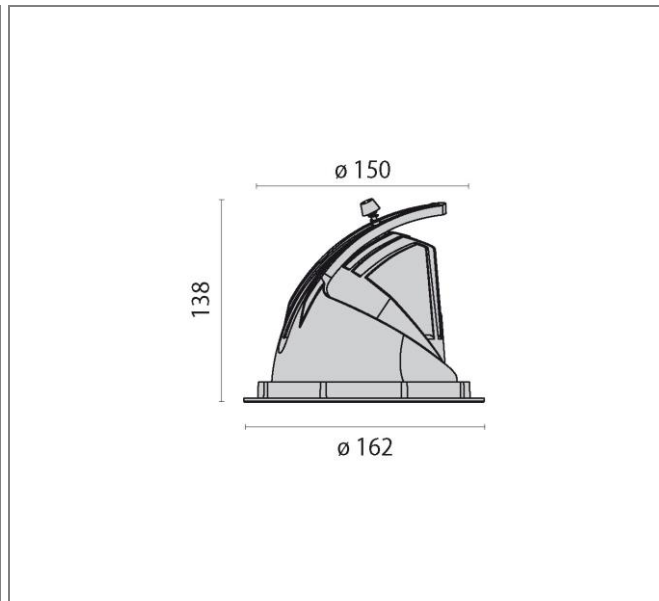

ART.: 8434184256410

EB434 LED WIDE FLOOD REFLECTOR

Art.: 8434184256410, EB434 LED, 27W, 4000K, Driver dali, Direct / wideflood (2 x 30°-37°), White, Recessed LED luminaire for indoors, consisting of: Die-cast aluminum spotlight body and ring, powder-coated, Reflector can be swivelled horizontally inwards and outwards thanks to the unique swivel mechanism, Adjustable about 60° (from -15° up to 45°, rotatable about 355°, High-brilliance spherical faceted reflector for maximum lamp performance and neutral colour rendering, Reflector in Wide Flood design Colour rendering index Ra > 90, Colour tolerance according to MacAdam ≤ 3 SDCM Toolless mounting, Complete with electric converter, Anchor springs, Complete with clear safety glass pane

Connected load	27 W
Luminous flux	2830 lm
Efficiency	105 lm/W
Colour temperature	4000K
Colour rendering (CRI)	80
IP class	20
Nominal voltage	220 – 240 V
Colour	RAL 9010