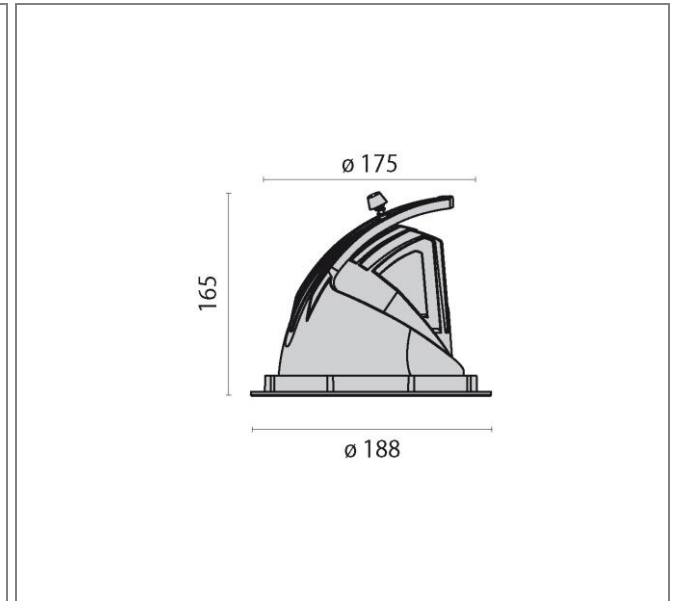

**ART.: 8435154326380**

EB435 LED SPOT REFLECTOR

Art.: 8435154326380, EB435 LED, 35W, 3000K, Driver dali, Direct / spot (2 x 0°-10°), Black, Recessed LED luminaire for indoors, consisting of: Die-cast aluminum spotlight body and ring, powder-coated, Reflector can be swivelled horizontally inwards and outwards thanks to the unique swivel mechanism, Adjustable about 60° (from -15° up to 45°, rotatable about 355°, High-brilliance spherical faceted reflector for maximum lamp performance and neutral colour rendering, Reflector in Spot design, Colour rendering index Ra > 90, Colour tolerance according to MacAdam ≤ 3 SDCM Toolless mounting, Complete with electric converter, Anchor springs, Complete with clear safety glass pane

<b>Connected load</b>	35 W
<b>Luminous flux</b>	3420 lm
<b>Efficiency</b>	98 lm/W
<b>Colour temperature</b>	3000K
<b>Colour rendering (CRI)</b>	80
<b>IP class</b>	20
<b>Nominal voltage</b>	220 – 240 V
<b>Colour</b>	RAL 9005