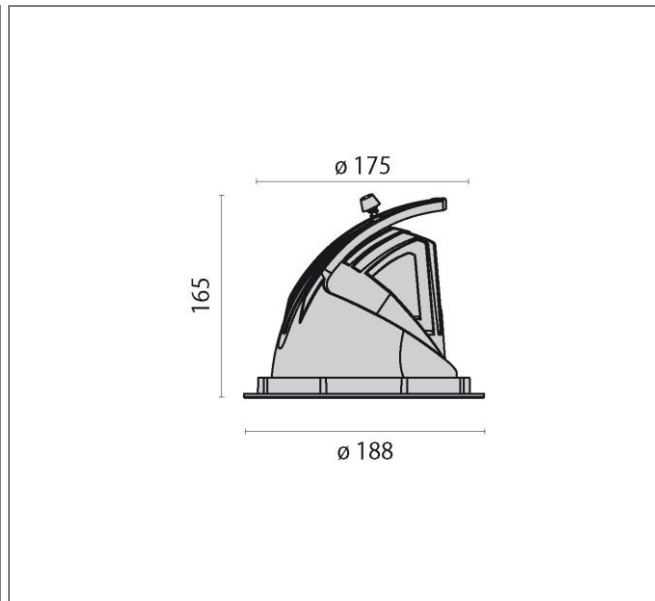

ART.: 8435154453380

EB435 LED SPOT REFLECTOR

Art.: 8435154453380, EB435 LED, 40W, 3000K, Driver static, Direct / spot (2 x 0°-10°), Black, Recessed LED luminaire for indoors, consisting of: Die-cast aluminum spotlight body and ring, powder-coated, Reflector can be swivelled horizontally inwards and outwards thanks to the unique swivel mechanism, Adjustable about 60° (from -15° up to 45°, rotatable about 355°, High-brilliance spherical faceted reflector for maximum lamp performance and neutral colour rendering, Reflector in Spot design, Colour rendering index Ra > 90, Colour tolerance according to MacAdam ≤ 3 SDCM Toolless mounting, Complete with electric converter, Anchor springs, Complete with clear safety glass pane

Connected load	40 W
Luminous flux	4120 lm
Efficiency	103 lm/W
Colour temperature	3000K
Colour rendering (CRI)	80
IP class	20
Nominal voltage	220 – 240 V
Colour	RAL 9005